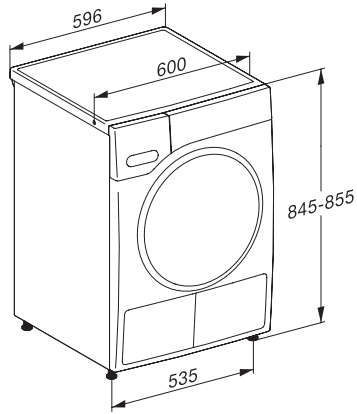

TSL683WP 125 Gala Edition

T1 lämpöpumppukuivausrumpu:

9 kg | ComfortSensor | SteamCare | SilenceDrum | DryCare 40

T1 installation drawing, facia 5 degree, measures in mm

T1 drawing, facia 5 degree, measures in mm

T1 drawing, facia 5 degree, with porthole, measures in mm

T1 drawing, facia 5 degree, measures in mm