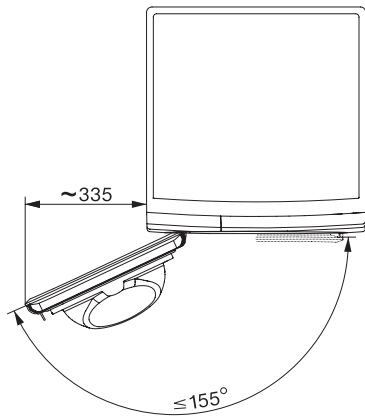

TSL683WP 125 Gala Edition

T1 lämpöpumppukuivausrumpu:

9 kg | ComfortSensor | SteamCare | SilenceDrum | DryCare 40

T1 installation drawing, facia 5 degree, measures in mm

T1 drawing, facia 5 degree, measures in mm

T1 drawing, facia 5 degree, with porthole, measures in mm

T1 drawing, facia 5 degree, measures in mm