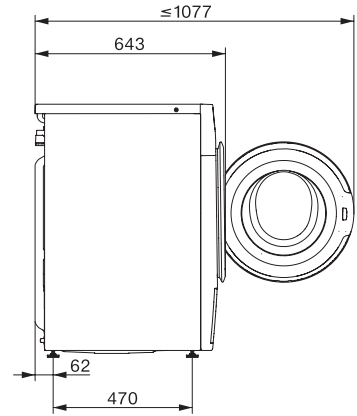

### Tekniset tiedot

Mitat, mm (leveys)

596

Mitat, mm (korkeus)

850

Mitat, mm (syvyys)

643

Koneen syvyys luukku auki, mm

W1 drawing, facia 5 degree, measures in mm

W1 drawing, facia 5 degree, measures in mm

W1 drawing, facia 5 degree, measures in mm

W1 drawing, facia 5 degree, measures in mm