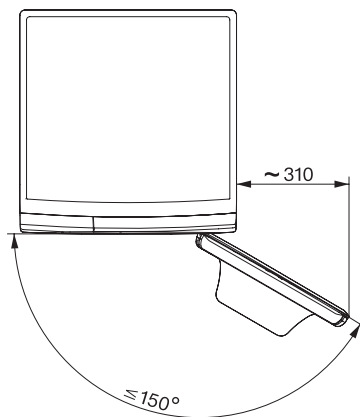

### Tekniset tiedot

Mitat, mm (leveys)

596

Mitat, mm (korkeus)

850

Mitat, mm (syvyys)

643

Koneen syvyys luukku auki, mm

W1 drawing, facia 5 degree, measures in mm

W1 drawing, facia 5 degree, measures in mm

W1 drawing, facia 5 degree, measures in mm

W1 drawing, facia 5 degree, measures in mm