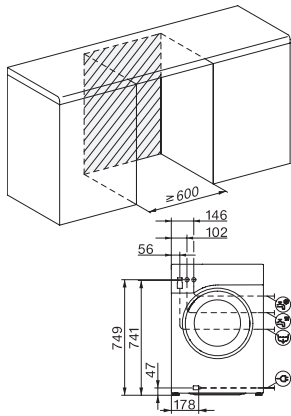

### Tekniset tiedot

Mitat, mm (leveys)

596

Mitat, mm (korkeus)

850

Mitat, mm (syvyys)

643

Koneen syvyys luukku auki, mm

W1 drawing, facia 5 degree, measures in mm

W1 drawing, facia 5 degree, measures in mm

W1 drawing, facia 5 degree, measures in mm

W1 drawing, facia 5 degree, measures in mm