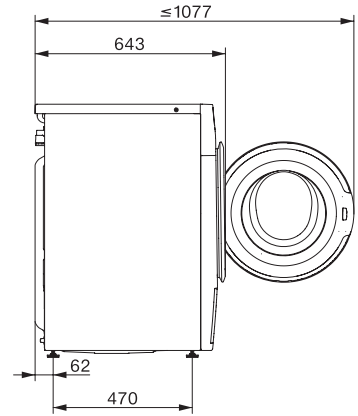

WWD380 WCS PWash&Steam&9kg

W1 edestä täytettävä pyykinpesukone:

A -20 %* | 9 kg | 1400 kierr./min | SteamCare | QuickPowerWash | Miele@home

W1 drawing, facia 5 degree, measures in mm

W1 drawing, facia 5 degree, measures in mm

W1 drawing, facia 5 degree, measures in mm

W1 drawing, facia 5 degree, measures in mm