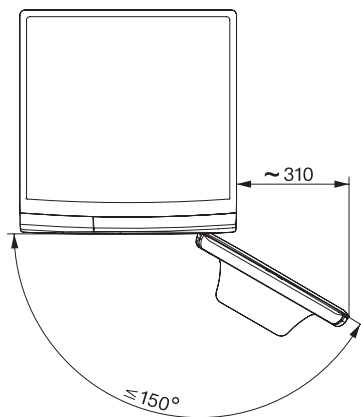

WWD380 WCS PWash&Steam&9kg

W1 edestä täytettävä pyykinpesukone:

A -20 %* | 9 kg | 1400 kierr./min | SteamCare | QuickPowerWash | Miele@home

W1 drawing, facia 5 degree, measures in mm

W1 drawing, facia 5 degree, measures in mm

W1 drawing, facia 5 degree, measures in mm

W1 drawing, facia 5 degree, measures in mm