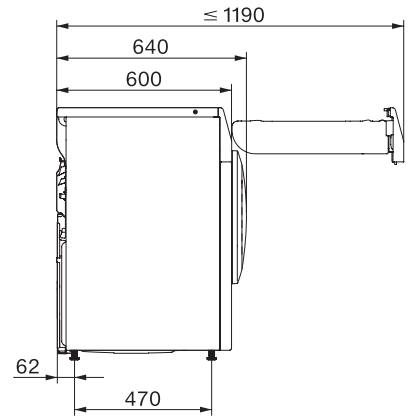

TEA535WP 8kg Active

T1 lämpöpumppukuivausrumpu:

8 kg | EasyControl | EcoSpeed | EcoDry-tekniikka | FragranceDos

T1 installation drawing, slanted facia or straight facia, measures in mm

T1 drawing, slanted facia or straight facia, measures in mm

T1 drawing, slanted facia or straight facia, without porthole, measures in mm

T1 drawing, slanted facia or straight facia, measures in mm