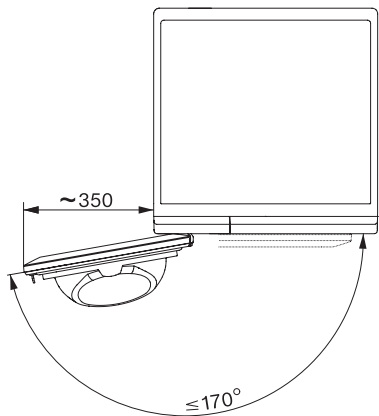

TEA535WP 8kg Active

T1 lämpöpumppukuivausrumpu:

8 kg | EasyControl | EcoSpeed | EcoDry-tekniikka | FragranceDos

T1 installation drawing, slanted facia or straight facia, measures in mm

T1 drawing, slanted facia or straight facia, measures in mm

T1 drawing, slanted facia or straight facia, without porthole, measures in mm

T1 drawing, slanted facia or straight facia, measures in mm