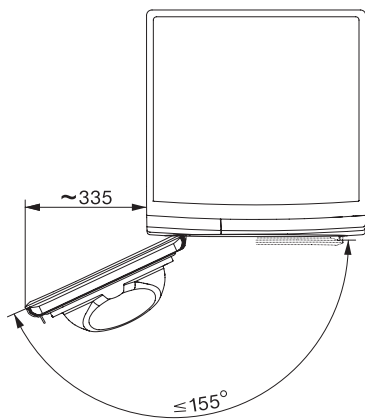

TWA520WP 8kg Active

T1 lämpöpumppukuivausrumpu:

8 kg | EasyControl | EcoSpeed | EcoDry-tekniikka | FragranceDos

T1 installation drawing, facia 5 degree, measures in mm

T1 drawing, facia 5 degree, measures in mm

T1 drawing, facia 5 degree, with porthole, measures in mm

T1 drawing, facia 5 degree, measures in mm