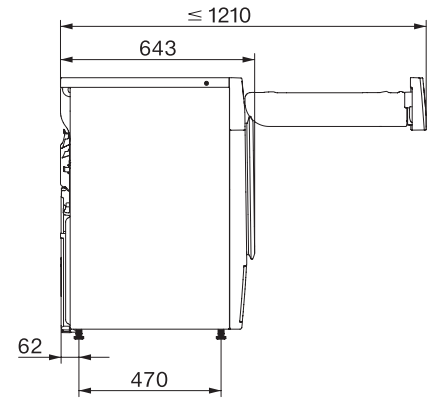

TWA520WP 8kg Active

T1 lämpöpumppukuivausrumpu:

8 kg | EasyControl | EcoSpeed | EcoDry-tekniikka | FragranceDos

T1 installation drawing, facia 5 degree, measures in mm

T1 drawing, facia 5 degree, measures in mm

T1 drawing, facia 5 degree, with porthole, measures in mm

T1 drawing, facia 5 degree, measures in mm