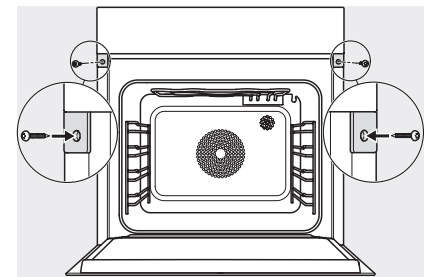

## DGC 7460 HCX Pro Kahvaton yhdistelmähöyryuuni

Installation DGC XXL, ESW7x20 installation drawings

Installation\_DGC\_XXL\_ESW7x10\_EVS7010 installation drawings

built-in DGC XXL, installation drawing

DGC7x60 connections and ventilation 60cm, installation drawing

built-in DGC XXL build-under, installation drawing

screw joint DGC XXL, installation drawing

DGC7x4x swivel range of the aperture, installation drawings

side view DGC XXL, installation drawings