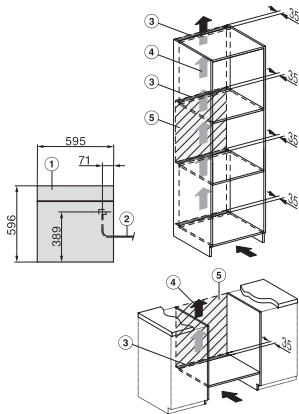

## DGC 7460 HCX Pro Kahvaton yhdistelmähöyryuuni

Installation DGC XXL, ESW7x20 installation drawings

Installation\_DGC\_XXL\_ESW7x10\_EVS7010 installation drawings

built-in DGC XXL, installation drawing

DGC7x60 connections and ventilation 60cm, installation drawing

built-in DGC XXL build-under, installation drawing

screw joint DGC XXL, installation drawing

DGC7x4x swivel range of the aperture, installation drawings

side view DGC XXL, installation drawings