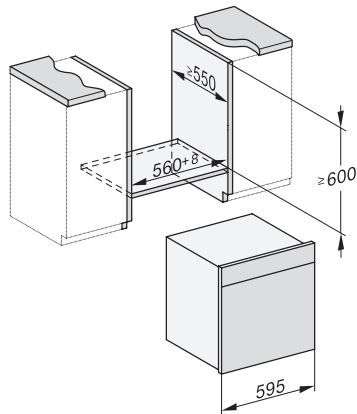

## DGC 7460 HCX Pro Kahvaton yhdistelmähöyryuuni

Installation DGC XXL, ESW7x20 installation drawings

Installation\_DGC\_XXL\_ESW7x10\_EVS7010 installation drawings

built-in DGC XXL, installation drawing

DGC7x60 connections and ventilation 60cm, installation drawing

built-in DGC XXL build-under, installation drawing

screw joint DGC XXL, installation drawing

DGC7x4x swivel range of the aperture, installation drawings

side view DGC XXL, installation drawings