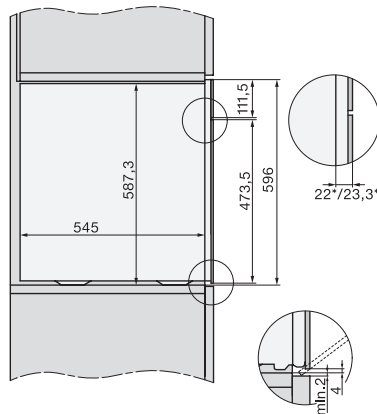

## DGC 7460 HCX Pro Kahvaton yhdistelmähöyryuuni

Installation DGC XXL, ESW7x20 installation drawings

Installation\_DGC\_XXL\_ESW7x10\_EVS7010 installation drawings

built-in DGC XXL, installation drawing

DGC7x60 connections and ventilation 60cm, installation drawing

built-in DGC XXL build-under, installation drawing

screw joint DGC XXL, installation drawing

DGC7x4x swivel range of the aperture, installation drawings

side view DGC XXL, installation drawings