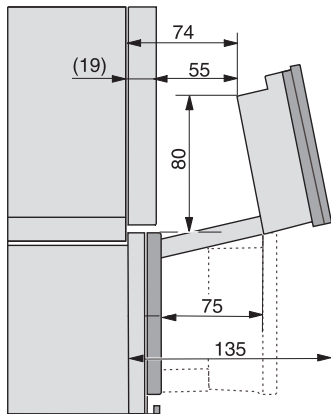

## DGC 7460 HCX Pro Kahvaton yhdistelmähöyryuuni

Installation DGC XXL, ESW7x20 installation drawings

Installation\_DGC\_XXL\_ESW7x10\_EVS7010 installation drawings

built-in DGC XXL, installation drawing

DGC7x60 connections and ventilation 60cm, installation drawing

built-in DGC XXL build-under, installation drawing

screw joint DGC XXL, installation drawing

DGC7x4x swivel range of the aperture, installation drawings

side view DGC XXL, installation drawings