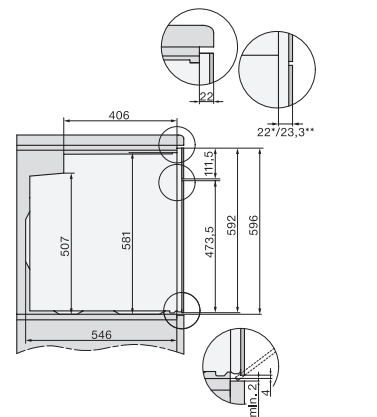

H 7860 BPX
Kahvaton uuni
saumaton muotoilu, paistolämpömittari ja BrilliantLight.

installation H7000 XL, installation drawing

side view H7000 XL, installation drawings

built-in H7000 XL, installation drawing

Installation H7000 XL underframe, installation drawings

Installation H7000 BM XL, installation drawings

side view H7000 XL build-under, installation drawing

side view Kombi BM XL, installation drawings

Installation Kombi BM XL, installation drawings