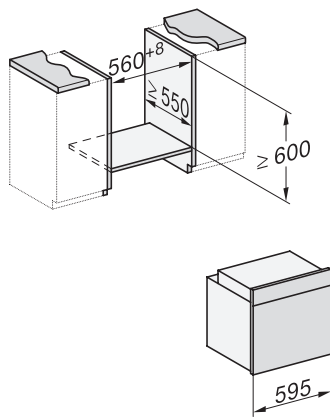

H 7860 BPX
Kahvaton uuni
saumaton muotoilu, paistolämpömittari ja BrilliantLight.

installation H7000 XL, installation drawing

side view H7000 XL, installation drawings

built-in H7000 XL, installation drawing