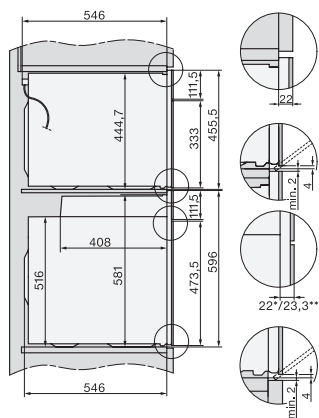

H 7860 BPX
Kahvaton uuni
saumaton muotoilu, paistolämpömittari ja BrilliantLight.

installation H7000 XL, installation drawing

side view H7000 XL, installation drawings

built-in H7000 XL, installation drawing

Installation H7000 XL underframe, installation drawings

Installation H7000 BM XL, installation drawings

side view H7000 XL build-under, installation drawing

side view Kombi BM XL, installation drawings

Installation Kombi BM XL, installation drawings