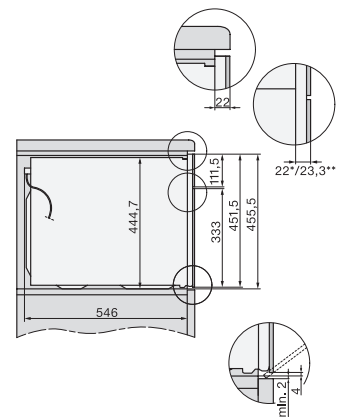

H 7840 BMX

Kahvaton mikroaltoyhdistelmäuuni
saumaton muotoilu, automaattiohjelmaa ja paistolämpömittari

side view H7000 BM, installation drawings

built-in H7000 BM, installation drawing

built-in H7000 BM build-under, installation drawings

installation H7000 BM, installation drawing

Installation H7000 BM XL, installation drawings

side view H7000 BM build-under, installation drawings

side view Kombi BM XL, installation drawings

Installation Kombi BM XL, installation drawings