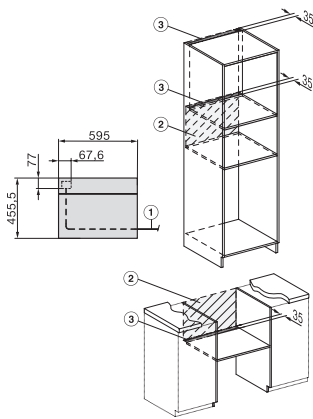

H 7840 BMX

Kahvaton mikroaltoyhdistelmäuuni
saumaton muotoilu, automaattiohjelmaa ja paistolämpömittari

side view H7000 BM, installation drawings

built-in H7000 BM, installation drawing

built-in H7000 BM build-under, installation drawings

installation H7000 BM, installation drawing

Installation H7000 BM XL, installation drawings

side view H7000 BM build-under, installation drawings

side view Kombi BM XL, installation drawings

Installation Kombi BM XL, installation drawings