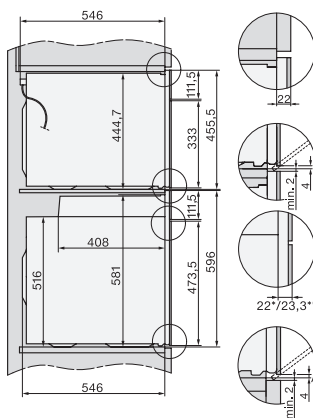

H 7840 BMX

Kahvaton mikroaltoyhdistelmäuuni
saumaton muotoilu, automaattiohjelmaa ja paistolämpömittari

side view H7000 BM, installation drawings

built-in H7000 BM, installation drawing

built-in H7000 BM build-under, installation drawings

installation H7000 BM, installation drawing

Installation H7000 BM XL, installation drawings

side view H7000 BM build-under, installation drawings

side view Kombi BM XL, installation drawings

Installation Kombi BM XL, installation drawings