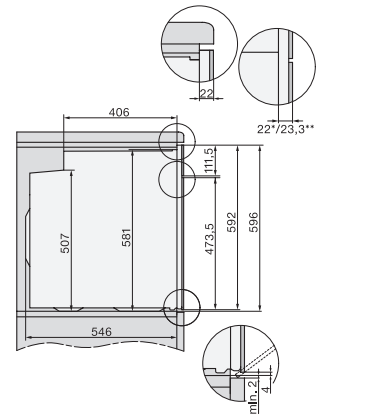

H 7464 BPX

Kahvaton uuni

saumaton muotoilu, paistolämpömittari ja LED-valaisin.

installation H7000 XL, installation drawing

side view H7000 XL, installation drawings

built-in H7000 XL, installation drawing

Installation H7000 XL underframe, installation drawings

Installation H7000 BM XL, installation drawings

side view H7000 XL build-under, installation drawing

side view Kombi BM XL, installation drawings

Installation Kombi BM XL, installation drawings