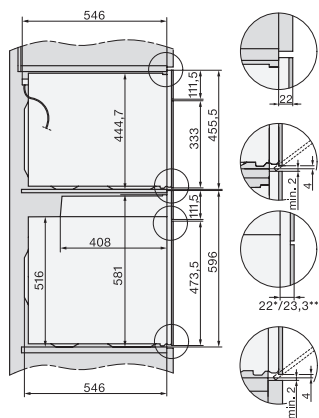

H 7464 BPX

Kahvaton uuni

saumaton muotoilu, paistolämpömittari ja LED-valaisin.

installation H7000 XL, installation drawing

side view H7000 XL, installation drawings

built-in H7000 XL, installation drawing

Installation H7000 XL underframe, installation drawings

Installation H7000 BM XL, installation drawings

side view H7000 XL build-under, installation drawing

side view Kombi BM XL, installation drawings

Installation Kombi BM XL, installation drawings