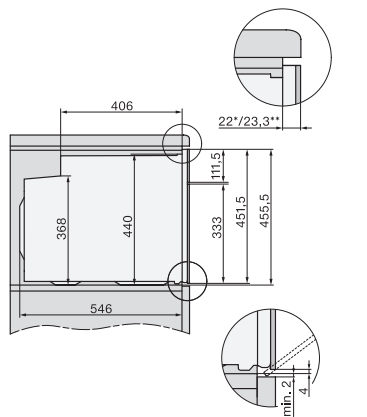

H 7440 BPX

Kahvaton pienikokoinen uuni
saumaton muotoilu, LED-valaisin ja pyrolyysitoiminto.

side view H7000 M, installation drawings

built-in H7000 M, installation drawing

built-in H7000 M build-under, installation drawing

Installation H7000 M, installation drawing

side view H7000 M build-under, installation drawings