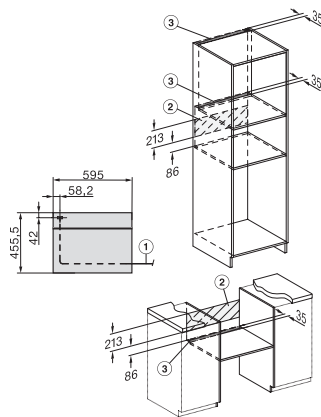

H 7440 BPX

Kahvaton pienikokoinen uuni
saumaton muotoilu, LED-valaisin ja pyrolyysitoiminto.

side view H7000 M, installation drawings

built-in H7000 M, installation drawing

built-in H7000 M build-under, installation drawing

Installation H7000 M, installation drawing

side view H7000 M build-under, installation drawings