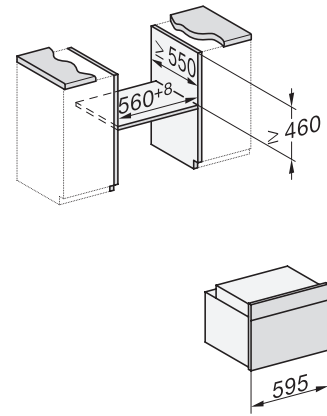

H 7440 BPX

Kahvaton pienikokoinen uuni
saumaton muotoilu, LED-valaisin ja pyrolyysitoiminto.

side view H7000 M, installation drawings

built-in H7000 M, installation drawing

built-in H7000 M build-under, installation drawing

Installation H7000 M, installation drawing

side view H7000 M build-under, installation drawings