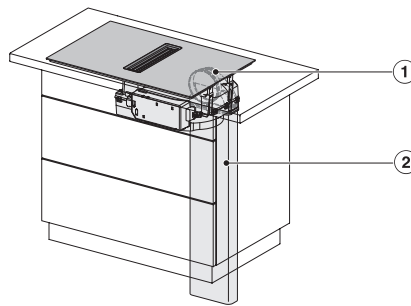

## KMDA 7876 FL-U 125 Gala Ed

Induktiokaittotasoa, jossa integroitu höyrypoisto

ja MattFinish, 2 PowerFlex XL -keittoaluetta, asenn. huonetil. palauttavaksi

KMDA7676FL, KMDA7876FL – Side view lying on top, Plug&Play – Installation drawing

KMDA7676FL, KMDA7876FL – Side view lying on top+X, Plug&Play – Installation drawing

KMDA7676FL, KMDA7876FL – Side view flush, Plug&Play – Installation drawing

KMDA7676FL, KMDA7876FL – Side view flush+X, Plug&Play – Installation drawing