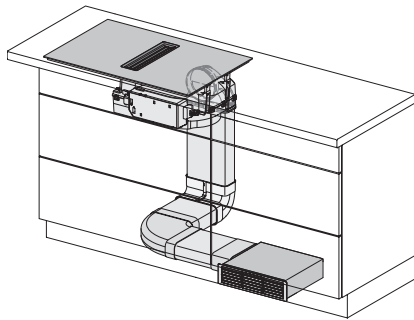

KMDA7676FL, KMDA7876FL – Installation variant
6 Circulating air – drawing

KMDA7676FL/FR, KMDA7876FL/FR, Air circulation
(Installation drawing)