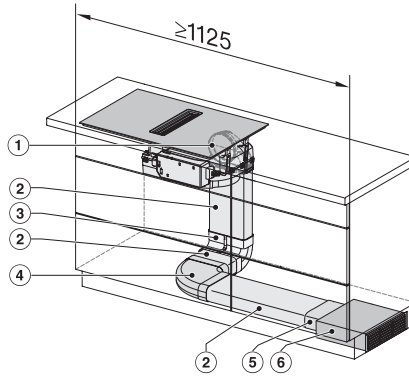

KMDA7676FL, KMDA7876FL – Installation variant
13 Circulating air – drawing