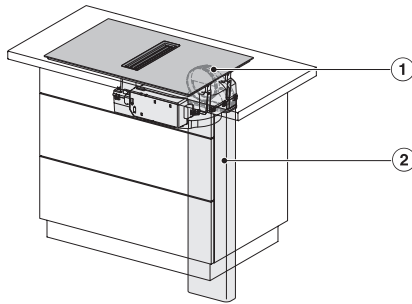

KMDA7676FL, KMDA7876FL – Side view flush+X – Installation drawing

KMDA7676FL, KMDA7876FL – Side view lying on top, Plug&Play – Installation drawing

KMDA7676FL, KMDA7876FL – Side view lying on top+X, Plug&Play – Installation drawing

KMDA7676FL, KMDA7876FL – Side view flush, Plug&Play – Installation drawing

KMDA 7676 FL-A BlackPerfection

Induktiokaittotasoa, jossa integroitu höyrypoisto

kaksi suurta PowerFlex XL -keittoaluetta, asennetaan hormiin poistavaksi

KMDA7676FL, KMDA7876FL – Side view flush+X, Plug&Play – Installation drawing

KMDA7676FL, KMDA7876FL – Installation variant 1 Basis -drawing

KMDA7676FL, KMDA7876FL – Installation variant 2 Basis – drawing