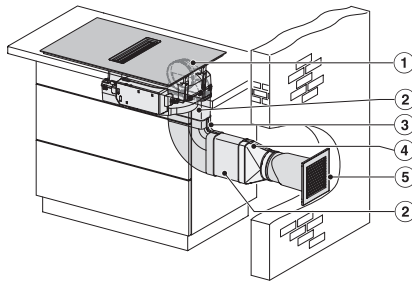

KMDA7676FL, KMDA7876FL – Installation variant 1 Basis -drawing