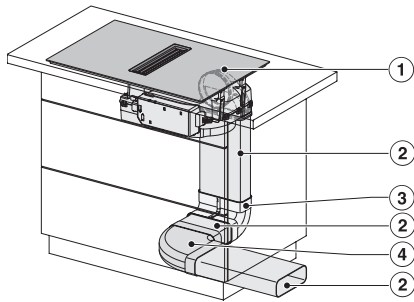

KMDA7676FL, KMDA7876FL – Side view flush+X – Installation drawing

KMDA7676FL, KMDA7876FL – Side view lying on top, Plug&Play – Installation drawing

KMDA7676FL, KMDA7876FL – Side view lying on top+X, Plug&Play – Installation drawing

KMDA7676FL, KMDA7876FL – Side view flush, Plug&Play – Installation drawing

KMDA 7676 FL-A BlackPerfection

Induktiokaittotasoa, jossa integroitu höyrypoisto

kaksi suurta PowerFlex XL -keittoaluetta, asennetaan hormiin poistavaksi

KMDA7676FL, KMDA7876FL – Side view flush+X, Plug&Play – Installation drawing

KMDA7676FL, KMDA7876FL – Installation variant 1 Basis -drawing

KMDA7676FL, KMDA7876FL – Installation variant 2 Basis – drawing