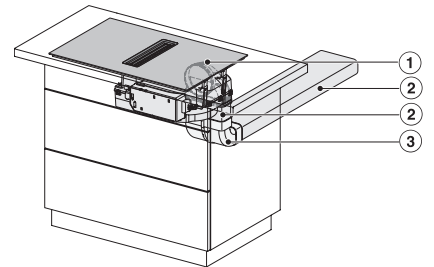

KMDA7676FL, KMDA7876FL – Side view flush+X – Installation drawing

KMDA7676FL, KMDA7876FL – Side view lying on top, Plug&Play – Installation drawing

KMDA7676FL, KMDA7876FL – Side view lying on top+X, Plug&Play – Installation drawing

KMDA7676FL, KMDA7876FL – Side view flush, Plug&Play – Installation drawing

KMDA 7676 FL-A BlackPerfection

Induktiokaittotasoa, jossa integroitu höyrypoisto

kaksi suurta PowerFlex XL -keittoaluetta, asennetaan hormiin poistavaksi

KMDA7676FL, KMDA7876FL – Side view flush+X, Plug&Play – Installation drawing

KMDA7676FL, KMDA7876FL – Installation variant 1 Basis -drawing

KMDA7676FL, KMDA7876FL – Installation variant 2 Basis – drawing