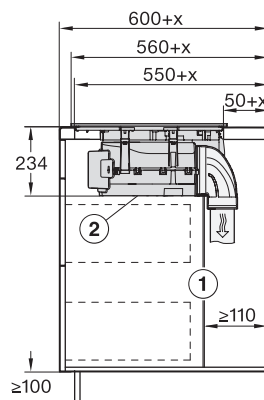

KMDA7676FL-U, KMDA7876FL-U – surface installation, drilling template, 23,8 cm, Installation drawing

KMDA7676FL-U, KMDA7876FL-U – surface installation, 24,8 cm, drilling template, Installation drawing

KMDA7676FL-U, KMDA7876FL-U – flush installation, drilling template, Installation depth 24,8 cm, Installation drawing

KMDA7676FL, KMDA7876FL – Installation drawing

KMDA7676FL, KMDA7876FL – flush – Installation drawing

KMDA7676FL, KMDA7876FL – Side view lying on top – Installation drawing

KMDA7676FL, KMDA7876FL – Side view lying on top+X – Installation drawing