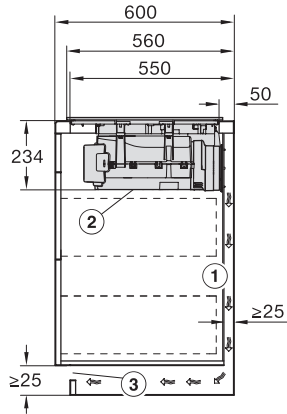

KMDA7676FL-U, KMDA7876FL-U – surface installation, drilling template, 23,8 cm, Installation drawing

KMDA7676FL-U, KMDA7876FL-U – surface installation, 24,8 cm, drilling template, Installation drawing

KMDA7676FL-U, KMDA7876FL-U – flush installation, drilling template, Installation depth 24,8 cm, Installation drawing

KMDA7676FL, KMDA7876FL – Installation drawing

KMDA7676FL, KMDA7876FL – flush – Installation drawing

KMDA7676FL, KMDA7876FL – Side view lying on top – Installation drawing

KMDA7676FL, KMDA7876FL – Side view lying on top+X – Installation drawing

KMDA7676FL, KMDA7876FL – Side view flush – Installation drawing

KMDA7676FL, KMDA7876FL – Side view lying on top, Plug&Play – Installation drawing

KMDA7676FL, KMDA7876FL – Side view lying on top+X, Plug&Play – Installation drawing

KMDA7676FL, KMDA7876FL – Side view flush, Plug&Play – Installation drawing