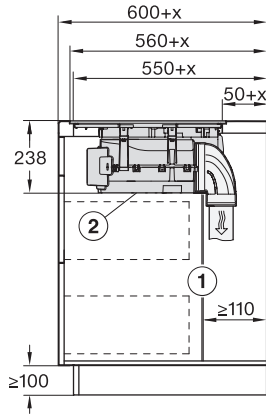

KMDA 7676 FL-U BlackPerfection

Induktiokaittotas, jossa integroitu höyrypoisto

kaksi suurta PowerFlex XL -keittoaluetta, asennetaan huonetilaan palauttavaksi

KMDA7676FL, KMDA7876FL – Side view flush+X – Installation drawing