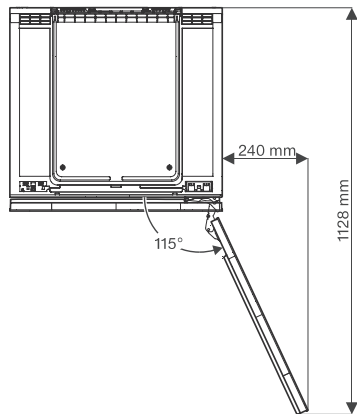

Työtason alle sijoitettava viinikaappi

FlexiFrame ja Push2open takaavat monipuolisuuden ja huippulaadukkaan muotoilun.

KWT6312UGS, KWT6322UG, KWT6322UG-1, KWT6322UG edt/cs (installation drawings)

KWT6312UGS, KWT6322UG, KWT6322UG-1, KSK6300, Side by Side (installation drawing)

KWT6322UG, KWT6322UG-1, KWT6322UG edt/cs, Interior dimensions (Installation drawings)

KWT6312UGS, KWT6322UG, KWT6322UG-1, KWT6322UG edt/cs (installation drawings)