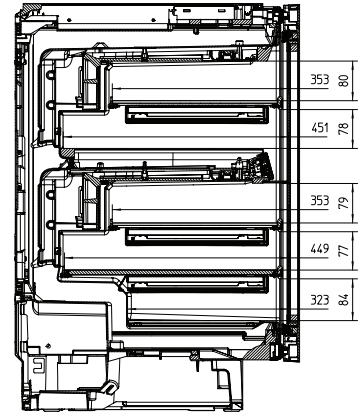

Työtason alle sijoitettava viinikaappi

FlexiFrame ja Push2open takaavat monipuolisuuden ja huippulaadukkaan muotoilun.

KWT6312UGS, KWT6322UG, KWT6322UG-1, KWT6322UG edt/cs (installation drawings)

KWT6312UGS, KWT6322UG, KWT6322UG-1, KSK6300, Side by Side (installation drawing)

KWT6322UG, KWT6322UG-1, KWT6322UG edt/cs, Interior dimensions (Installation drawings)

KWT6312UGS, KWT6322UG, KWT6322UG-1, KWT6322UG edt/cs (installation drawings)