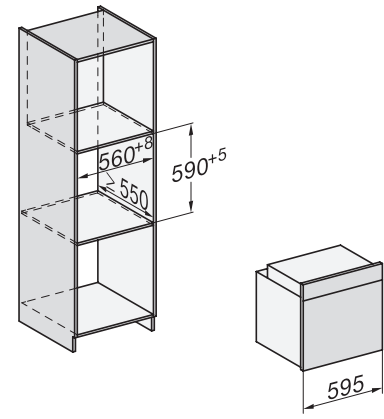

H 2467 BP ACTIVE

Uuni

moderni muotoilu, verkotus, pyrolyysitoiminto ja FlexiClip-teleskooppikiskot.

installation H7000 XL, installation drawing

side view H7000 XL, installation drawings

built-in H7000 XL, installation drawing

H226x-1B/BP/E/EP/I/IP, H2x6xB/BP, H7x6xB/BP/BPX, installation drawings

side view H7000 XL build-under, installation drawing

H2465B, H2465BP, H2466B, H2466BP, H2467B, H2467BP, H2468B, H2468BP, installation drawings