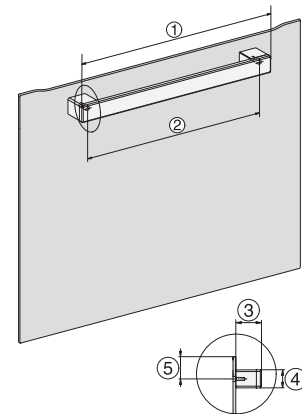

H 2467 BP ACTIVE

Uuni

moderni muotoilu, verkotus, pyrolyysitoiminto ja FlexiClip-teleskooppikiskot.

installation H7000 XL, installation drawing

side view H7000 XL, installation drawings

built-in H7000 XL, installation drawing

H226x-1B/BP/E/EP/I/IP, H2x6xB/BP, H7x6xB/BP/BPX, installation drawings

side view H7000 XL build-under, installation drawing

H2465B, H2465BP, H2466B, H2466BP, H2467B, H2467BP, H2468B, H2468BP, installation drawings