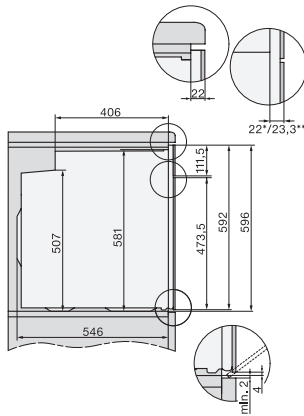

H 2466 BP ACTIVE

Uuni

moderni muotoilu, verkotus ja pyrolyysitoiminto mahtavaan perusmallin hintaan.

installation H7000 XL, installation drawing

side view H7000 XL, installation drawings

built-in H7000 XL, installation drawing

Installation H7000 XL underframe, installation drawings

side view H7000 XL build-under, installation drawing

H2465B, H2465BP, H2466B, H2466BP, H2467B, H2467BP, H2468B, H2468BP, H2469B, H2469BP installation drawings