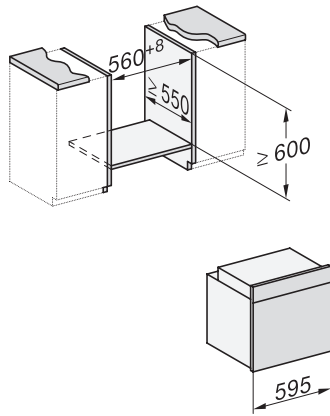

H 2466 BP ACTIVE

Uuni

moderni muotoilu, verkotus ja pyrolyysitoiminto mahtavaan perusmallin hintaan.

installation H7000 XL, installation drawing

side view H7000 XL, installation drawings

built-in H7000 XL, installation drawing

Installation H7000 XL underframe, installation drawings

side view H7000 XL build-under, installation drawing

H2465B, H2465BP, H2466B, H2466BP, H2467B, H2467BP, H2468B, H2468BP, H2469B, H2469BP installation drawings