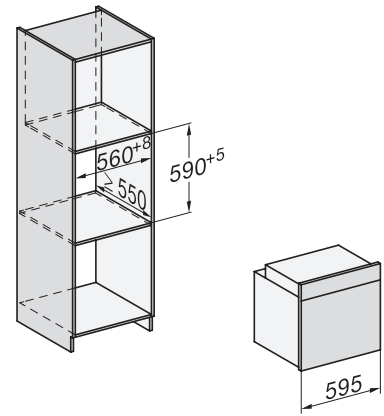

H 2465 BP ACTIVE

Uuni

moderni muotoilu, verkotus ja pyrolyysitoiminto mahtavaan perusmallin hintaan.

installation H7000 XL, installation drawing

side view H7000 XL, installation drawings

built-in H7000 XL, installation drawing

H226x-1B/BP/E/EP/I/IP, H2x6xB/BP, H7x6xB/BP/BPX, installation drawings

side view H7000 XL build-under, installation drawing

H2465B, H2465BP, H2466B, H2466BP, H2467B, H2467BP, H2468B, H2468BP, installation drawings