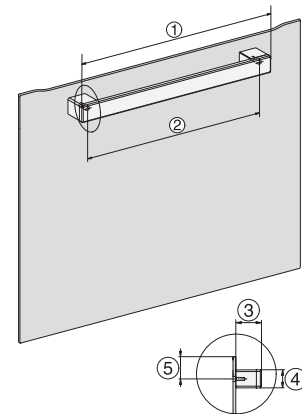

### Uuni

moderni muotoilu, verkkovalmius, PerfectClean ja FlexiClip-teleskooppikiskot.

installation H7000 XL, installation drawing

side view H7000 XL, installation drawings

built-in H7000 XL, installation drawing

H226x-1B/BP/E/EP/I/IP, H2x6xB/BP, H7x6xB/BP/BPX, installation drawings

side view H7000 XL build-under, installation drawing

H2465B, H2465BP, H2466B, H2466BP, H2467B, H2467BP, H2468B, H2468BP, installation drawings