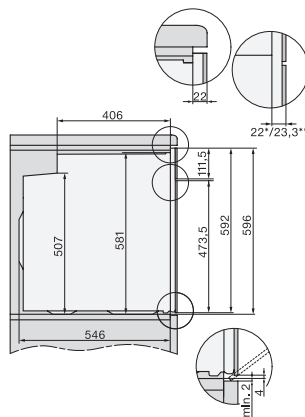

### Uuni

moderni muotoilu, ajastus ja PerfectClean edulliseen perusmallin hintaan.

installation H7000 XL, installation drawing

side view H7000 XL, installation drawings

built-in H7000 XL, installation drawing

Installation H7000 XL underframe, installation drawings

side view H7000 XL build-under, installation drawing

H2465B, H2465BP, H2466B, H2466BP, H2467B, H2467BP, H2468B, H2468BP, H2469B, H2469BP installation drawings