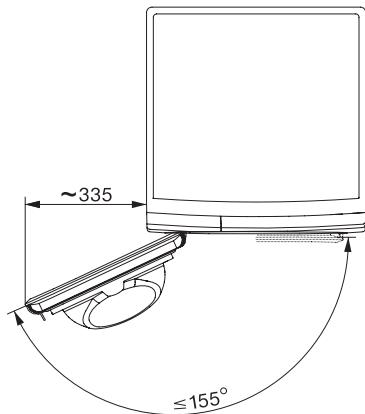

TWL680WP 125 Gala Edition
T1 lämpöpumppukuivausrumpu:
SteamFinish ja DryCare 40 hellävaraiseen pyykinhuoltoon.

T1 installation drawing, facia 5 degree, measures in mm

T1 drawing, facia 5 degree, measures in mm

T1 drawing, facia 5 degree, without porthole, measures in mm

T1 drawing, facia 5 degree, measures in mm