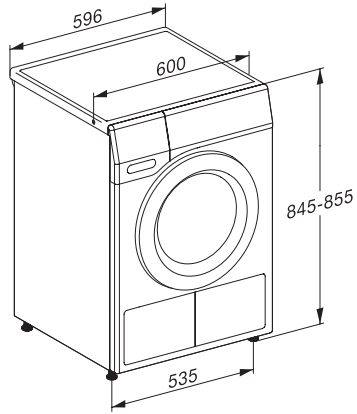

TEL695WP 125 Gala Edition

T1 lämpöpumppukuivausrumpu:

9 kg | ComfortSensor | SteamCare | SilenceDrum | DryCare 40

T1 installation drawing, slanted facia or straight facia, measures in mm

T1 drawing, slanted facia or straight facia, measures in mm

T1 drawing, slanted facia or straight facia, with porthole, measures in mm

T1 drawing, slanted facia or straight facia, measures in mm