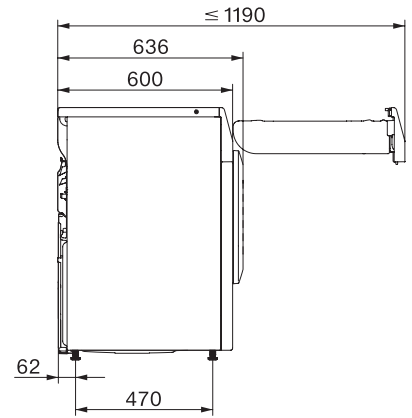

TEL695WP 125 Gala Edition

T1 lämpöpumppukuivausrumpu:

9 kg | ComfortSensor | SteamCare | SilenceDrum | DryCare 40

T1 installation drawing, slanted facia or straight facia, measures in mm

T1 drawing, slanted facia or straight facia, measures in mm

T1 drawing, slanted facia or straight facia, with porthole, measures in mm

T1 drawing, slanted facia or straight facia, measures in mm