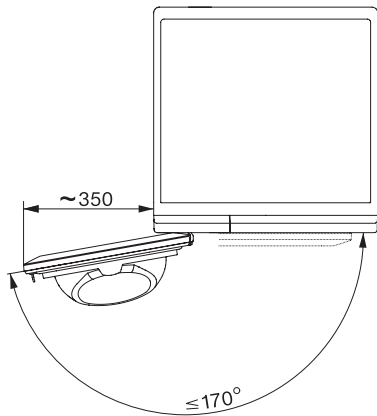

TEL695WP 125 Gala Edition

T1 lämpöpumppukuivausrumpu:

SteamFinish ja DryCare 40 hellävaraiseen pyykinhuoltoon.

T1 installation drawing, slanted facia or straight facia, measures in mm

T1 drawing, slanted facia or straight facia, measures in mm

T1 drawing, slanted facia or straight facia, with porthole, measures in mm

T1 drawing, slanted facia or straight facia, measures in mm