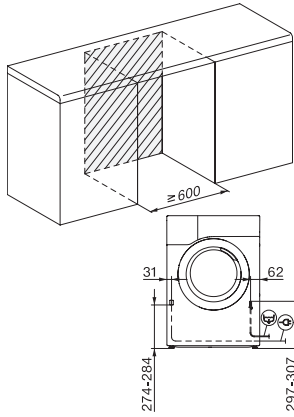

TEL695WP 125 Gala Edition

T1 lämpöpumppukuivausrumpu:

SteamFinish ja DryCare 40 hellävaraiseen pyykinhuoltoon.

T1 installation drawing, slanted facia or straight facia, measures in mm

T1 drawing, slanted facia or straight facia, measures in mm

T1 drawing, slanted facia or straight facia, with porthole, measures in mm

T1 drawing, slanted facia or straight facia, measures in mm