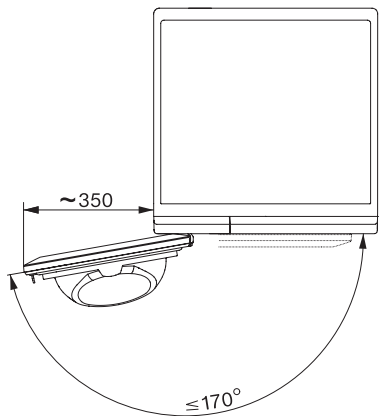

TEL695WP 125 Gala Edition

T1 lämpöpumppukuivausrumpu:

9 kg | ComfortSensor | SteamCare | SilenceDrum | DryCare 40

T1 installation drawing, slanted facia or straight facia, measures in mm

T1 drawing, slanted facia or straight facia, measures in mm

T1 drawing, slanted facia or straight facia, with porthole, measures in mm

T1 drawing, slanted facia or straight facia, measures in mm