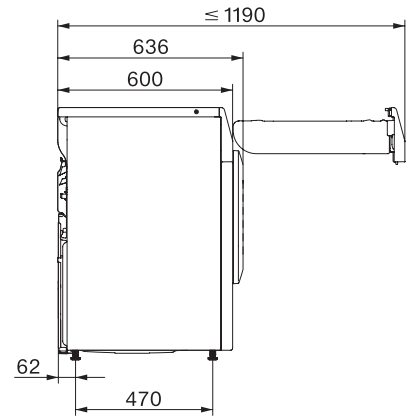

TEL695WP 125 Gala Edition

T1 lämpöpumppukuivausrumpu:

SteamFinish ja DryCare 40 hellävaraiseen pyykinhuoltoon.

T1 installation drawing, slanted facia or straight facia, measures in mm

T1 drawing, slanted facia or straight facia, measures in mm

T1 drawing, slanted facia or straight facia, with porthole, measures in mm

T1 drawing, slanted facia or straight facia, measures in mm