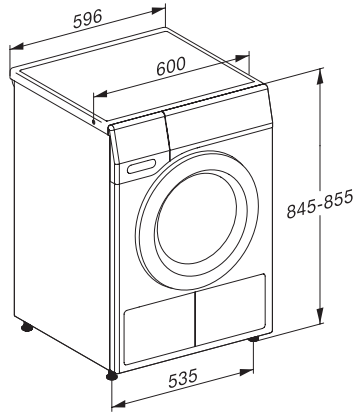

TEL695WP 125 Gala Edition

T1 lämpöpumppukuivausrumpu:

SteamFinish ja DryCare 40 hellävaraiseen pyykinhuoltoon.

T1 installation drawing, slanted facia or straight facia, measures in mm

T1 drawing, slanted facia or straight facia, measures in mm

T1 drawing, slanted facia or straight facia, with porthole, measures in mm

T1 drawing, slanted facia or straight facia, measures in mm