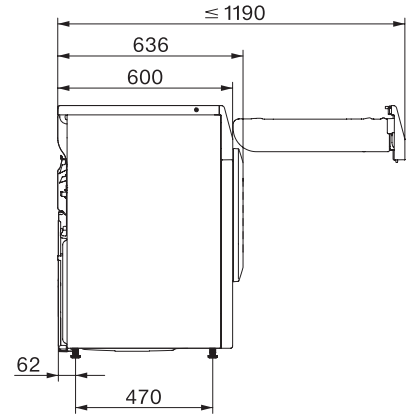

TEL685WP 125 Gala Edition

T1 lämpöpumppukuivausrumpu:

SteamFinish ja DryCare 40 hellävaraiseen pyykinhuoltoon.

T1 installation drawing, slanted facia or straight facia, measures in mm

T1 drawing, slanted facia or straight facia, measures in mm

T1 drawing, slanted facia or straight facia, with porthole, measures in mm

T1 drawing, slanted facia or straight facia, measures in mm