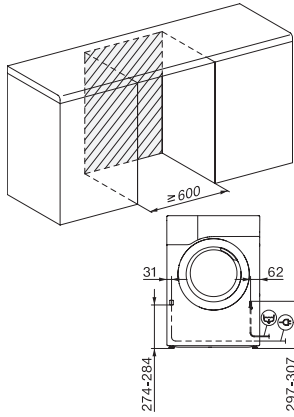

TEL685WP 125 Gala Edition

T1 lämpöpumppukuivausrumpu:

SteamFinish ja DryCare 40 hellävaraiseen pyykinhuoltoon.

T1 installation drawing, slanted facia or straight facia, measures in mm

T1 drawing, slanted facia or straight facia, measures in mm

T1 drawing, slanted facia or straight facia, with porthole, measures in mm

T1 drawing, slanted facia or straight facia, measures in mm