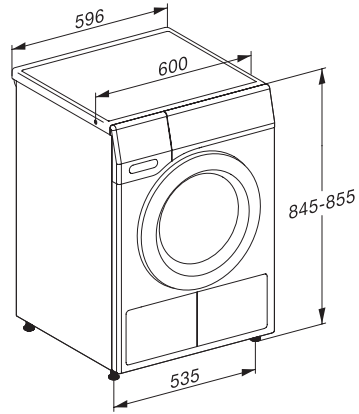

TEL685WP 125 Gala Edition

T1 lämpöpumppukuivausrumpu:

SteamFinish ja DryCare 40 hellävaraiseen pyykinhuoltoon.

T1 installation drawing, slanted facia or straight facia, measures in mm

T1 drawing, slanted facia or straight facia, measures in mm

T1 drawing, slanted facia or straight facia, with porthole, measures in mm

T1 drawing, slanted facia or straight facia, measures in mm