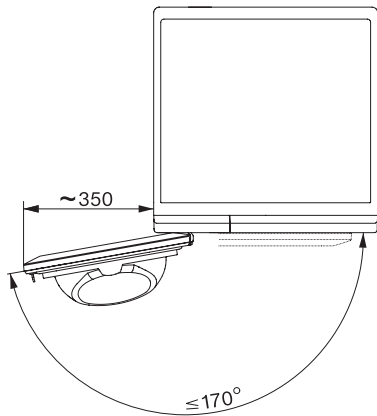

TEL685WP 125 Gala Edition

T1 lämpöpumppukuivausrumpu:

SteamFinish ja DryCare 40 hellävaraiseen pyykinhuoltoon.

T1 installation drawing, slanted facia or straight facia, measures in mm

T1 drawing, slanted facia or straight facia, measures in mm

T1 drawing, slanted facia or straight facia, with porthole, measures in mm

T1 drawing, slanted facia or straight facia, measures in mm