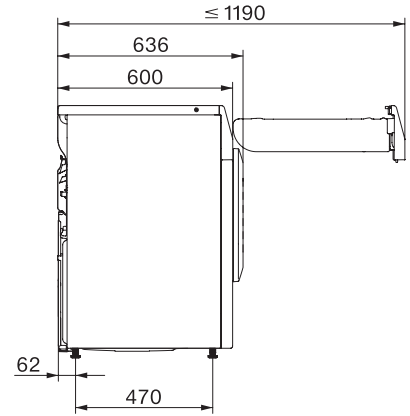

TCL690WP 125 Gala Edition

T1 lämpöpumppukuivausrumpu:

SteamFinish ja DryCare 40 hellävaraiseen pyykinhuoltoon.

T1 installation drawing, slanted facia or straight facia, measures in mm

T1 drawing, slanted facia or straight facia, measures in mm

T1 drawing, slanted facia or straight facia, with porthole, measures in mm

T1 drawing, slanted facia or straight facia, measures in mm