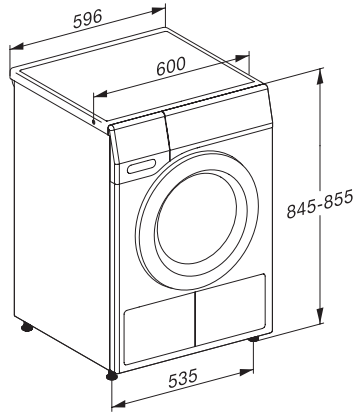

TCL690WP 125 Gala Edition

T1 lämpöpumppukuivausrumpu:

SteamFinish ja DryCare 40 hellävaraiseen pyykinhuoltoon.

T1 installation drawing, slanted facia or straight facia, measures in mm

T1 drawing, slanted facia or straight facia, measures in mm

T1 drawing, slanted facia or straight facia, with porthole, measures in mm

T1 drawing, slanted facia or straight facia, measures in mm