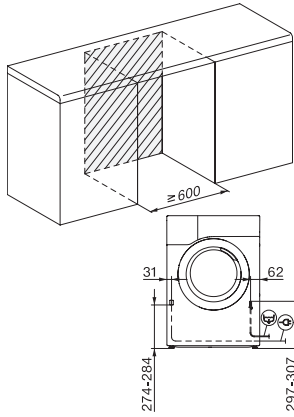

TCL690WP 125 Gala Edition

T1 lämpöpumppukuivausrumpu:

SteamFinish ja DryCare 40 hellävaraiseen pyykinhuoltoon.

T1 installation drawing, slanted facia or straight facia, measures in mm

T1 drawing, slanted facia or straight facia, measures in mm

T1 drawing, slanted facia or straight facia, with porthole, measures in mm

T1 drawing, slanted facia or straight facia, measures in mm