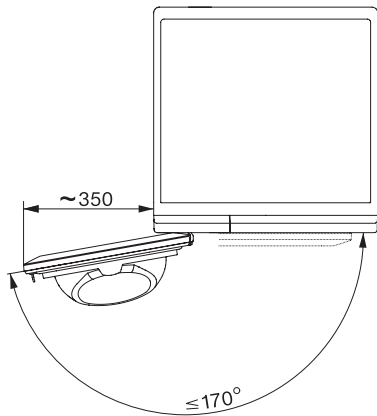

TCL690WP 125 Gala Edition

T1 lämpöpumppukuivausrumpu:

SteamFinish ja DryCare 40 hellävaraiseen pyykinhuoltoon.

T1 installation drawing, slanted facia or straight facia, measures in mm

T1 drawing, slanted facia or straight facia, measures in mm

T1 drawing, slanted facia or straight facia, with porthole, measures in mm

T1 drawing, slanted facia or straight facia, measures in mm