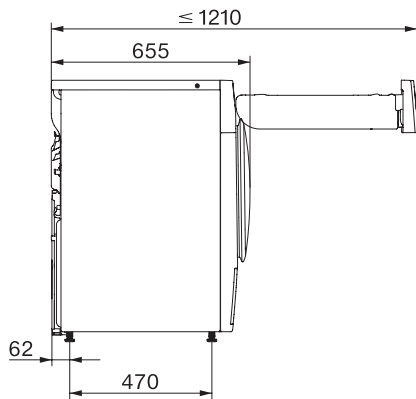

TSC663WP 125 Edition

T1 lämpöpumppukuivausrumpu:

8 kg | DirectSensor | DryCare 40 | Miele@home | EcoDry

T1 installation drawing, facia 5 degree, measures in mm

T1 drawing, facia 5 degree, measures in mm

T1 drawing, facia 5 degree, with porthole, measures in mm

T1 drawing, facia 5 degree, without porthole, measures in mm