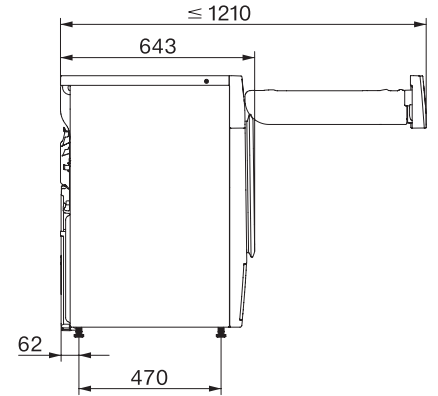

TSC663WP 125 Edition

T1 lämpöpumppukuivausrumpu:

8 kg | DirectSensor | DryCare 40 | Miele@home | EcoDry

T1 installation drawing, facia 5 degree, measures in mm

T1 drawing, facia 5 degree, measures in mm

T1 drawing, facia 5 degree, with porthole, measures in mm

T1 drawing, facia 5 degree, without porthole, measures in mm