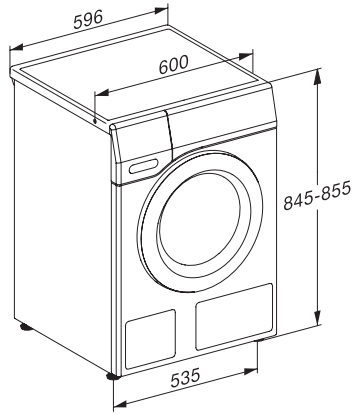

#### Tekniset tiedot

Mitat, mm (leveys)

596

Mitat, mm (korkeus)

850

Mitat, mm (syvyys)

636

Koneen syvyys luukku auki, mm

W1 installation drawing, slanted fascia or straight fascia, measures in mm

W1 drawing, slanted fascia or straight fascia, measures in mm

W1 drawing, slanted fascia or straight fascia, measures in mm

W1 drawing, slanted fascia or straight fascia, measures in mm