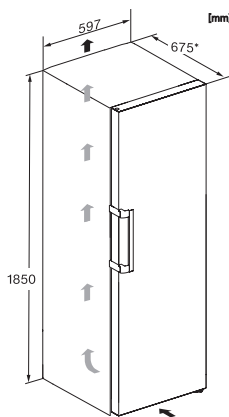

KS 4383 DD N

Vapaasti sijoitettava jääkaappi

DailyFresh ja DynaCool, kätevään side-by-side-asennukseen.

KS4383ED N, KS4383DD N, Nordic, KS4783DD, KS4783ED, K4776ED, installation (footnote*) (installation drawings)

KS4383ED N, KS4383DD N, Nordic, top view (footnote*) (installation drawings)

KS4383ED N, KS4383DD N, FNS4382E N, FNS4382D N, Nordic, top view, Side-by-Side (footnote*) (installation drawings)

KS4383ED N, KS4383DD N, FNS4382E N, FNS4382D N, Nordic, installation sketch, Side-by-Side (footnote*) (drawings)