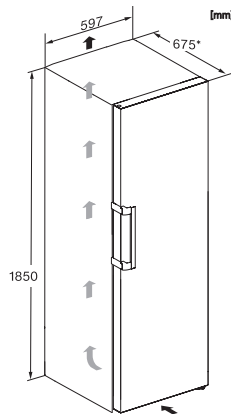

KS 4383 DD N

Vapaasti sijoitettava jääkaappi

DailyFresh ja DynaCool, kätevään side-by-side-asennukseen.

KS4383ED N, KS4383DD N, Nordic, KS4783DD, KS4783ED, K4776ED, installation (footnote*) (installation drawings)

KS4383ED N, KS4383DD N, Nordic, top view (footnote*) (installation drawings)

KS4383ED N, KS4383DD N, FNS4382E N, FNS4382D N, Nordic, top view, Side-by-Side (footnote*) (installation drawings)

KS4383ED N, KS4383DD N, FNS4382E N, FNS4382D N, Nordic, installation sketch, Side-by-Side (footnote*) (drawings)