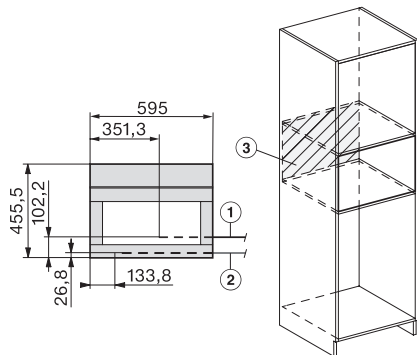

CVA7000, top view (installation drawings)

CVA7000, Built-in larder unit for appliances with fresh water connection (built in)

CVA7000, installation (installation drawings)