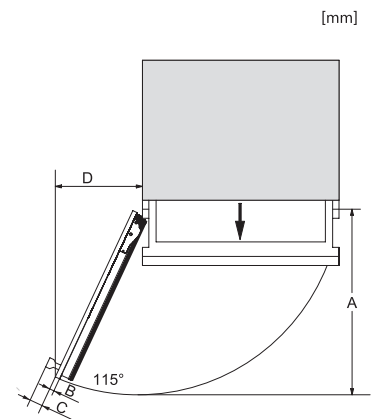

F 2813 Vi
MasterCool-pakastin
Huippuluokan muotoilua ja teknologiaa.

F2812Vi, F2813Vi, F2802Vi, F2811Vi, F2801Vi, MasterCool, inner space, installation drawings

KFP3005ed/cs, KFP3004ed/cs, Front panel, Front dimensions, MasterCool II, installation drawings

Sideview, MasterCool, Sketch

Side-by-Side, MasterCool, footnote, installation drawings

F2802Vi, F2812Vi, F2813Vi, F2812SF, F2801Vi, F2811Vi, F2811SF, installation, MasterCool, installation drawings

Opening angle 90°/115°, right side stop, MasterCool (Sketch) with footnote