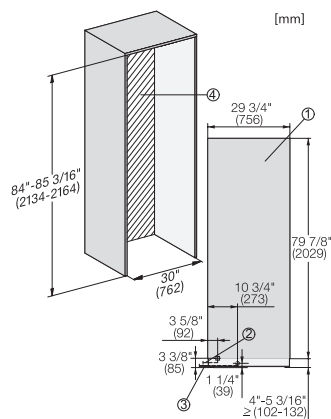

F 2813 Vi
MasterCool-pakastin
Huippuluokan muotoilua ja teknologiaa.

F2812Vi, F2813Vi, F2802Vi, F2811Vi, F2801Vi, MasterCool, inner space, installation drawings

KFP3005ed/cs, KFP3004ed/cs, Front panel, Front dimensions, MasterCool II, installation drawings

Sideview, MasterCool, Sketch

Side-by-Side, MasterCool, footnote, installation drawings

F2802Vi, F2812Vi, F2813Vi, F2812SF, F2801Vi, F2811Vi, F2811SF, installation, MasterCool, installation drawings

Opening angle 90°/115°, right side stop, MasterCool (Sketch) with footnote