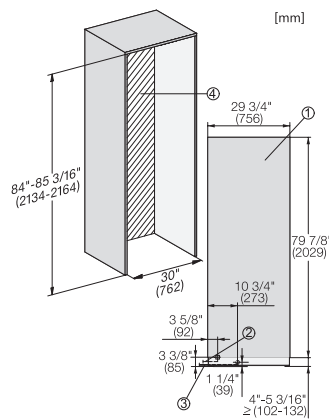

F 2813 Vi
MasterCool-pakastin
Huippuluokan muotoilua ja teknologiaa.

F2812Vi, F2813Vi, F2802Vi, F2811Vi, F2801Vi, MasterCool, inner space, installation drawings

KFP3005ed/cs, KFP3004ed/cs, Front panel, Front dimensions, MasterCool II, installation drawings

Sideview, MasterCool, Sketch

Side-by-Side, MasterCool, footnote, installation drawings

F2802Vi, F2812Vi, F2813Vi, F2812SF, F2801Vi, F2811Vi, F2811SF, installation, MasterCool, installation drawings

Opening angle $90^\circ/115^\circ$, right side stop, MasterCool (Sketch) with footnote