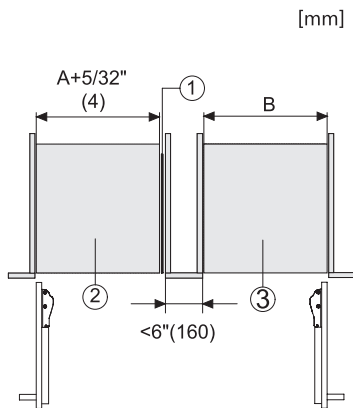

F 2813 Vi
MasterCool-pakastin
Huippuluokan muotoilua ja teknologiaa.

F2812Vi, F2813Vi, F2802Vi, F2811Vi, F2801Vi, MasterCool, inner space, installation drawings

KFP3005ed/cs, KFP3004ed/cs, Front panel, Front dimensions, MasterCool II, installation drawings

Sideview, MasterCool, Sketch

Side-by-Side, MasterCool, footnote, installation drawings

F2802Vi, F2812Vi, F2813Vi, F2812SF, F2801Vi, F2811Vi, F2811SF, installation, MasterCool, installation drawings

Opening angle $90^\circ/115^\circ$, right side stop, MasterCool (Sketch) with footnote