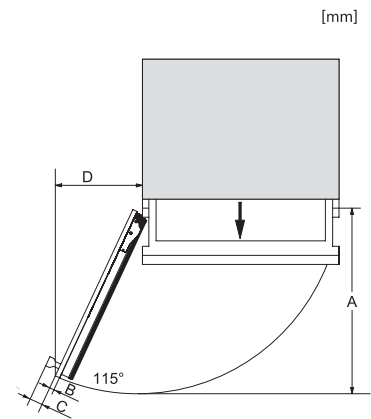

F 2813 Vi
MasterCool-pakastin
Huippuluokan muotoilua ja teknologiaa.

F2812Vi, F2813Vi, F2802Vi, F2811Vi, F2801Vi, MasterCool, inner space, installation drawings

KFP3005ed/cs, KFP3004ed/cs, Front panel, Front dimensions, MasterCool II, installation drawings

Sideview, MasterCool, Sketch

Side-by-Side, MasterCool, footnote, installation drawings

F2802Vi, F2812Vi, F2813Vi, F2812SF, F2801Vi, F2811Vi, F2811SF, installation, MasterCool, installation drawings

Opening angle $90^\circ/115^\circ$, right side stop, MasterCool (Sketch) with footnote