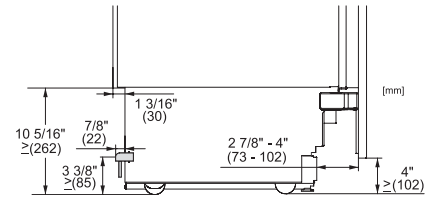

Sideview, MasterCool, Sketch

Side-by-Side, MasterCool, footnote, installation drawings

F2802Vi, F2812Vi, F2813Vi, F2812SF, F2801Vi, F2811Vi, F2811SF, installation, MasterCool, installation drawings

Opening angle 90°/115°, right side stop, MasterCool (Sketch) with footnote