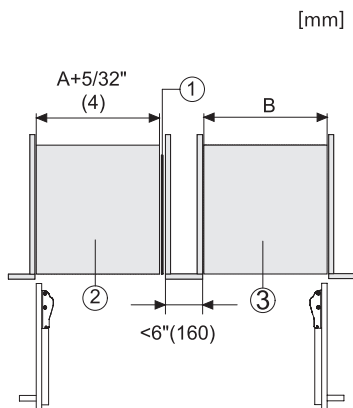

F 2813 Vi
MasterCool-pakastin
Huippuluokan muotoilua ja teknologiaa.

F2812Vi, F2813Vi, F2802Vi, F2811Vi, F2801Vi, MasterCool, inner space, installation drawings

KFP3005ed/cs, KFP3004ed/cs, Front panel, Front dimensions, MasterCool II, installation drawings

Sideview, MasterCool, Sketch

Side-by-Side, MasterCool, footnote, installation drawings

F2802Vi, F2812Vi, F2813Vi, F2812SF, F2801Vi, F2811Vi, F2811SF, installation, MasterCool, installation drawings

Opening angle 90°/115°, right side stop, MasterCool (Sketch) with footnote