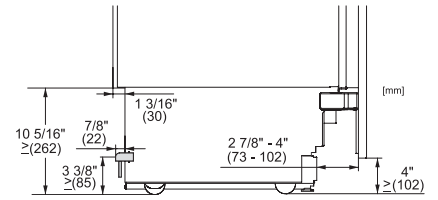

Sideview, MasterCool, Sketch

Side-by-Side, MasterCool, footnote, installation drawings

F2802Vi, F2812Vi, F2813Vi, F2812SF, F2801Vi, F2811Vi, F2811SF, installation, MasterCool, installation drawings

Opening angle $90^\circ/115^\circ$, right side stop, MasterCool (Sketch) with footnote