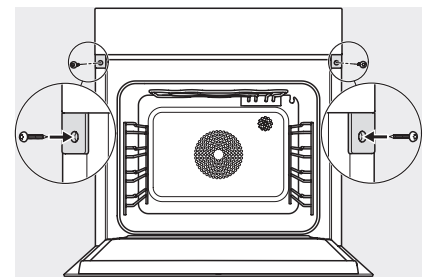

DGC 7865 HCX Pro 125 Gala Ed

Kahvaton yhdistelmähöyryuuni, jossa vesijohto- ja viemäriilitäntä

ESW7x20, DGC7x6xHCPro, DGC7x6xHCXPro installation drawings

ESW7x10, EVS7010, DGC7x6xHCPro, DGC7x6xHCXPro installation drawings

built-in DGC XXL, installation drawing

DGC7x65 connections and ventilation 60cm, installation drawing

built-in DGC XXL build-under, installation drawing

screw joint DGC XXL, installation drawing

DGC7x4x swivel range of the aperture, installation drawings