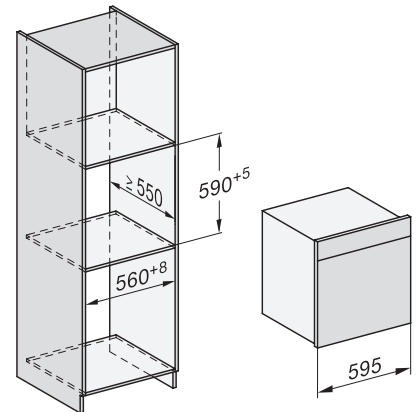

built-in DGC XXL, installation drawing

DGC7x65 connections and ventilation 60cm, installation drawing

built-in DGC XXL build-under, installation drawing

screw joint DGC XXL, installation drawing

DGC7x4x swivel range of the aperture, installation drawings

side view DGC XXL, installation drawings