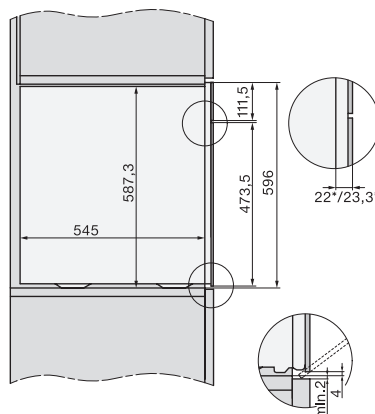

built-in DGC XXL, installation drawing

DGC7x65 connections and ventilation 60cm, installation drawing

built-in DGC XXL build-under, installation drawing

screw joint DGC XXL, installation drawing

DGC7x4x swivel range of the aperture, installation drawings

side view DGC XXL, installation drawings