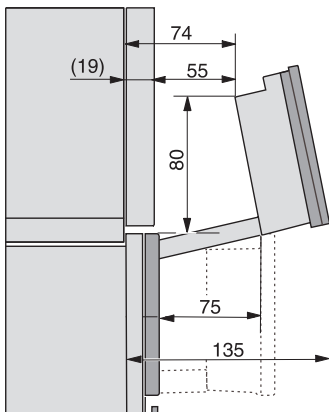

DGC 7860 HCX Pro 125 Gala Ed Kahvaton yhdistelmähöyryuuni

ESW7x20, DGC7x6xHCPro, DGC7x6xHCXPro installation drawings

ESW7x10, EVS7010, DGC7x6xHCPro, DGC7x6xHCXPro installation drawings

built-in DGC XXL, installation drawing

DGC7x60 connections and ventilation 60cm, installation drawing

built-in DGC XXL build-under, installation drawing

screw joint DGC XXL, installation drawing

DGC7x4x swivel range of the aperture, installation drawings

side view DGC XXL, installation drawings