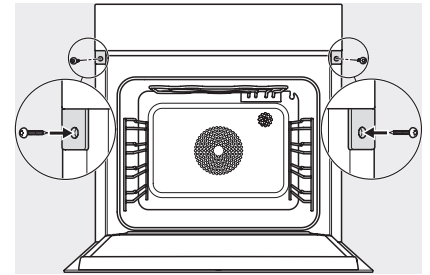

DGC 7860 HCX Pro 125 Gala Ed Kahvaton yhdistelmähöyryuuni

ESW7x20, DGC7x6xHCPro, DGC7x6xHCXPro installation drawings

ESW7x10, EVS7010, DGC7x6xHCPro, DGC7x6xHCXPro installation drawings

built-in DGC XXL, installation drawing

DGC7x60 connections and ventilation 60cm, installation drawing

built-in DGC XXL build-under, installation drawing

screw joint DGC XXL, installation drawing

DGC7x4x swivel range of the aperture, installation drawings