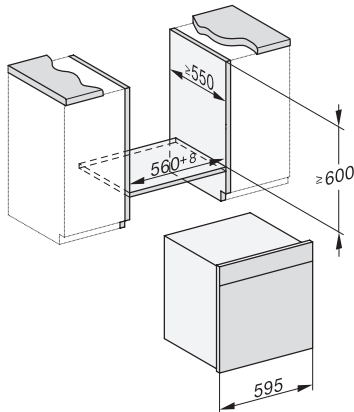

DGC 7860 HCX Pro 125 Gala Ed Kahvaton yhdistelmähöyryuuni

ESW7x20, DGC7x6xHCPro, DGC7x6xHCXPro installation drawings

ESW7x10, EVS7010, DGC7x6xHCPro, DGC7x6xHCXPro installation drawings

built-in DGC XXL, installation drawing

DGC7x60 connections and ventilation 60cm, installation drawing

built-in DGC XXL build-under, installation drawing

screw joint DGC XXL, installation drawing

DGC7x4x swivel range of the aperture, installation drawings

side view DGC XXL, installation drawings