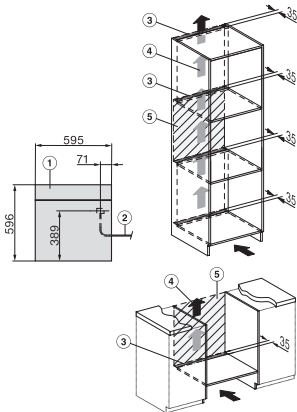

DGC 7860 HCX Pro 125 Gala Ed Kahvaton yhdistelmähöyryuuni

ESW7x20, DGC7x6xHCPro, DGC7x6xHCXPro installation drawings

ESW7x10, EVS7010, DGC7x6xHCPro, DGC7x6xHCXPro installation drawings

built-in DGC XXL, installation drawing

DGC7x60 connections and ventilation 60cm, installation drawing

built-in DGC XXL build-under, installation drawing

screw joint DGC XXL, installation drawing

DGC7x4x swivel range of the aperture, installation drawings

side view DGC XXL, installation drawings