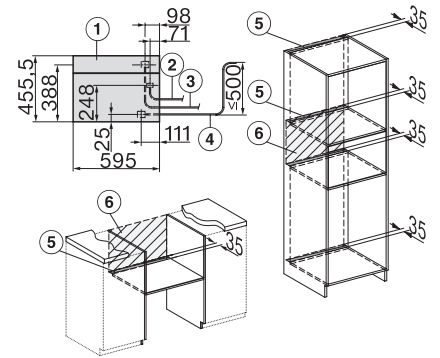

## DGC 7845 HCX Pro 125 Gala Ed

Kahvaton kompakti yhdistelmähöyryuuni, jossa vesijohto- ja viemäriiitäntä

built-in DG DGM DGC XL build-under, installation drawing

DGC7x4x built-in tall cabinet, installation drawing

DGC7x45 connections and ventilation 45cm, installation drawing

DGC7x4x Schwenkbereich der Blende, installation drawings

screw joint DGC XL, installation drawing

DGC7x6x X with and without handle side view, installation drawings