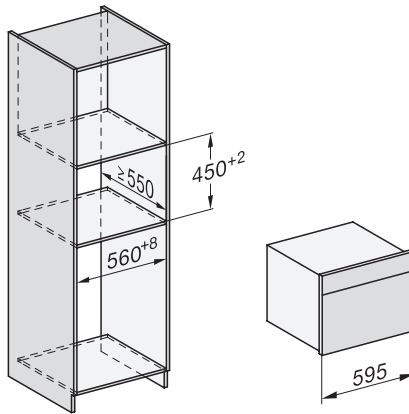

DGC7x4x built-in tall cabinet, installation drawing