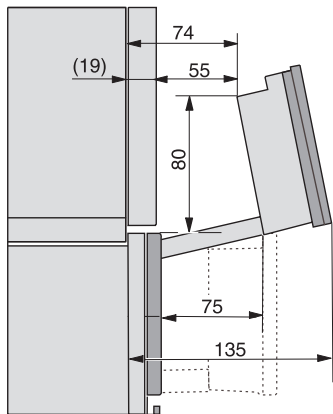

## DGC 7845 HCX Pro 125 Gala Ed

Kahvaton kompakti yhdistelmähöyryuuni, jossa vesijohto- ja viemäriiitäntä

built-in DG DGM DGC XL build-under, installation drawing

DGC7x4x built-in tall cabinet, installation drawing

DGC7x45 connections and ventilation 45cm, installation drawing

DGC7x4x Schwenkbereich der Blende, installation drawings

screw joint DGC XL, installation drawing

DGC7x6x X with and without handle side view, installation drawings