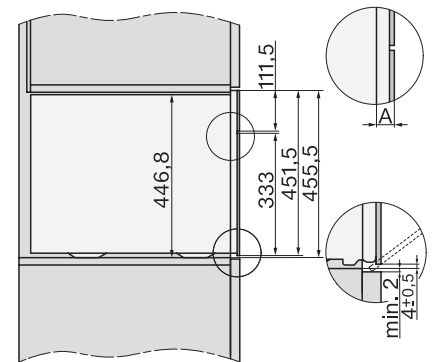

## DGC 7845 HCX Pro 125 Gala Ed

Kahvaton kompakti yhdistelmähöyryuuni, jossa vesijohto- ja viemäriiitäntä

built-in DG DGM DGC XL build-under, installation drawing

DGC7x4x built-in tall cabinet, installation drawing

DGC7x45 connections and ventilation 45cm, installation drawing

DGC7x4x Schwenkbereich der Blende, installation drawings

screw joint DGC XL, installation drawing

DGC7x6x X with and without handle side view, installation drawings