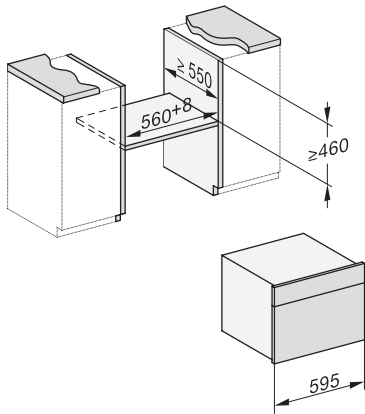

DGC 7845 HCX Pro 125 Gala Ed

Kahvaton kompakti yhdistelmähöyryuuni, jossa vesijohto- ja viemäriiitäntä

built-in DG DGM DGC XL build-under, installation drawing