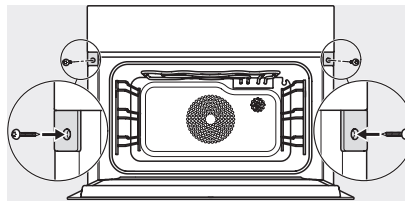

## DGC 7845 HCX Pro 125 Gala Ed

Kahvaton kompakti yhdistelmähöyryuuni, jossa vesijohto- ja viemäriiitäntä

built-in DG DGM DGC XL build-under, installation drawing

DGC7x4x built-in tall cabinet, installation drawing

DGC7x45 connections and ventilation 45cm, installation drawing

DGC7x4x Schwenkbereich der Blende, installation drawings

screw joint DGC XL, installation drawing

DGC7x6x X with and without handle side view, installation drawings