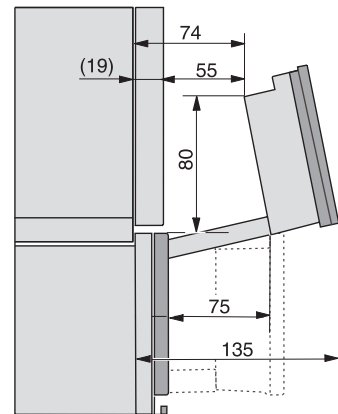

## DGC 7840 HCX Pro 125 Gala Ed Kahvaton kompakti yhdistelmähöyryuuni

ESW7x20, DGC7x4xHCPro, DGC7x4xHCXPro installation drawings

ESW7x10, DGC7x4xHCPro, DGC7x4xHCXPro, installation drawings

built-in DG DGM DGC XL build-under, installation drawing

DGC7x4x built-in tall cabinet, installation drawing

DGC7x40 connections and ventilation 45cm, installation drawing

DGC7x4x swivel range of the aperture, installation drawings

screw joint DGC XL, installation drawing

DGC7x6x X with and without handle side view, installation drawings