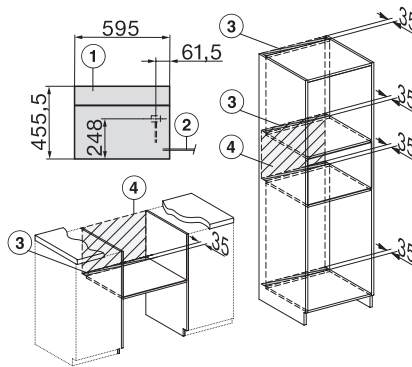

## DGC 7840 HCX Pro 125 Gala Ed Kahvaton kompakti yhdistelmähöyryuuni

ESW7x20, DGC7x4xHCPro, DGC7x4xHCXPro installation drawings

ESW7x10, DGC7x4xHCPro, DGC7x4xHCXPro, installation drawings

built-in DG DGM DGC XL build-under, installation drawing

DGC7x4x built-in tall cabinet, installation drawing

DGC7x40 connections and ventilation 45cm, installation drawing

DGC7x4x swivel range of the aperture, installation drawings

screw joint DGC XL, installation drawing