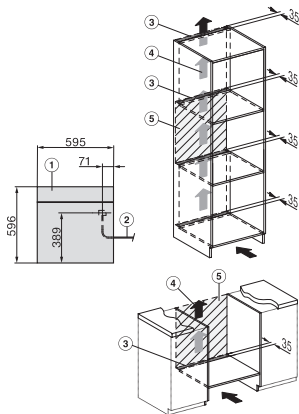

DGC 7460 HCX Pro 125 Gala Ed Kahvaton yhdistelmähöyryuuni

ESW7x20, DGC7x6xHCPro, DGC7x6xHCXPro installation drawings

ESW7x10, EVS7010, DGC7x6xHCPro, DGC7x6xHCXPro installation drawings

built-in DGC XXL, installation drawing

DGC7x60 connections and ventilation 60cm, installation drawing

built-in DGC XXL build-under, installation drawing

screw joint DGC XXL, installation drawing

DGC7x4x swivel range of the aperture, installation drawings

side view DGC XXL, installation drawings