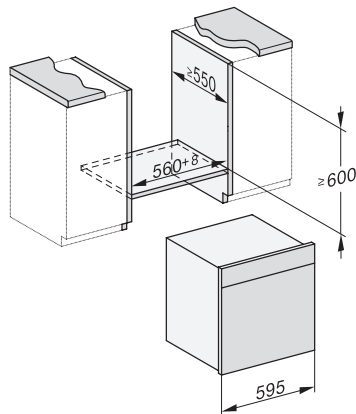

DGC 7460 HCX Pro 125 Gala Ed Kahvaton yhdistelmähöyryuuni

ESW7x20, DGC7x6xHCPro, DGC7x6xHCXPro installation drawings

ESW7x10, EVS7010, DGC7x6xHCPro, DGC7x6xHCXPro installation drawings

built-in DGC XXL, installation drawing

DGC7x60 connections and ventilation 60cm, installation drawing

built-in DGC XXL build-under, installation drawing

screw joint DGC XXL, installation drawing

DGC7x4x swivel range of the aperture, installation drawings

side view DGC XXL, installation drawings