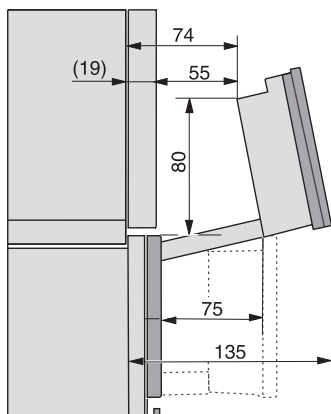

DGC 7460 HCX Pro 125 Gala Ed Kahvaton yhdistelmähöyryuuni

ESW7x20, DGC7x6xHCPro, DGC7x6xHCXPro installation drawings

ESW7x10, EVS7010, DGC7x6xHCPro, DGC7x6xHCXPro installation drawings

built-in DGC XXL, installation drawing

DGC7x60 connections and ventilation 60cm, installation drawing

built-in DGC XXL build-under, installation drawing

screw joint DGC XXL, installation drawing

DGC7x4x swivel range of the aperture, installation drawings

side view DGC XXL, installation drawings