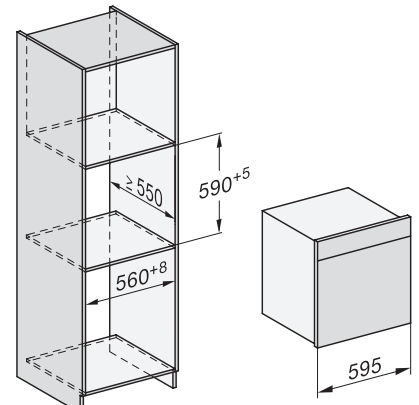

built-in DGC XXL, installation drawing