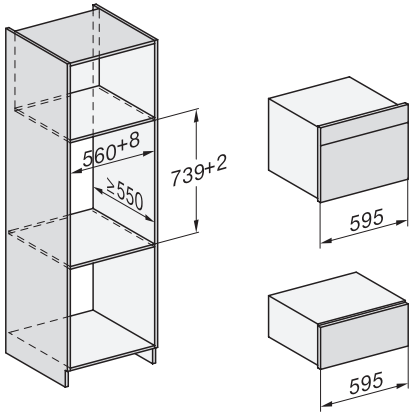

DGC 7440 HCX Pro 125 Gala Ed Kahvaton kompakti yhdistelmähöyryuuni

ESW7x20, DGC7x4xHCPro, DGC7x4xHCXPro installation drawings