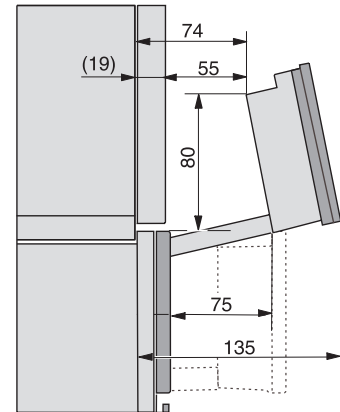

DGC 7440 HCX Pro 125 Gala Ed Kahvaton kompakti yhdistelmähöyryuuni

ESW7x20, DGC7x4xHCPro, DGC7x4xHCXPro installation drawings

ESW7x10, DGC7x4xHCPro, DGC7x4xHCXPro, installation drawings

built-in DG DGM DGC XL build-under, installation drawing

DGC7x4x built-in tall cabinet, installation drawing

DGC7x40 connections and ventilation 45cm, installation drawing

DGC7x4x swivel range of the aperture, installation drawings

screw joint DGC XL, installation drawing

DGC7x6x X with and without handle side view, installation drawings