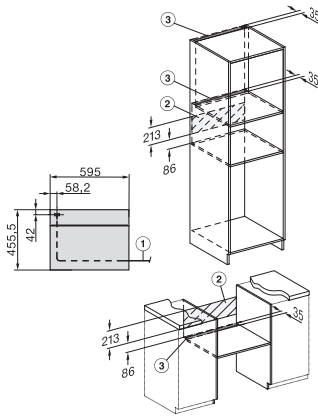

H 7840 BPX 125 Gala Ed
 Kahvaton pienikokoinen uuni
 saumaton muotoilu, paistolämpömittari ja BrilliantLight.

side view H7000 M, installation drawings

built-in H7000 M, installation drawing

built-in H7000 M build-under, installation drawing

Installation H7000 M, installation drawing

side view H7000 M build-under, installation drawings