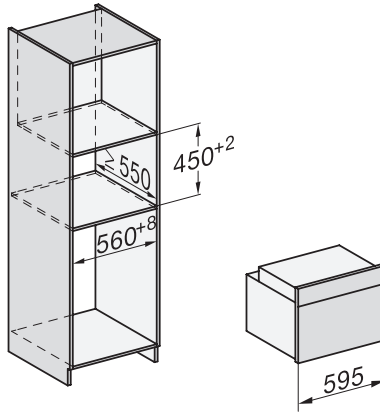

H 7840 BPX 125 Gala Ed
 Kahvaton pienikokoinen uuni
 saumaton muotoilu, paistolämpömittari ja BrilliantLight.

side view H7000 M, installation drawings

built-in H7000 M, installation drawing

built-in H7000 M build-under, installation drawing