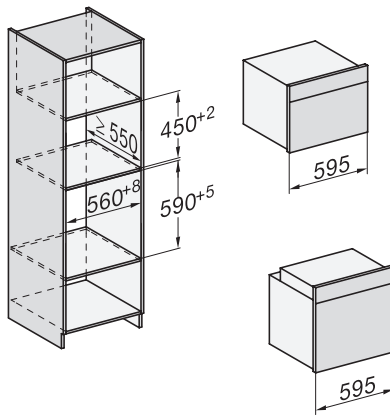

Installation H7000 BM XL, installation drawings