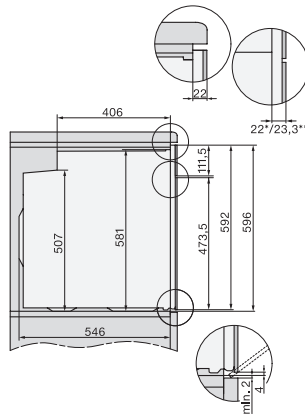

H 7464 BPX 125 Gala Ed

Kahvaton uuni

saumaton muotoilu, paistolämpömittari ja LED-valaisin.

installation H7000 XL, installation drawing

side view H7000 XL, installation drawings

built-in H7000 XL, installation drawing

H226x-1B/BP/E/EP/I/IP, H2x6xB/BP, H7x6xB/BP/BPX, installation drawings

side view H7000 XL build-under, installation drawing