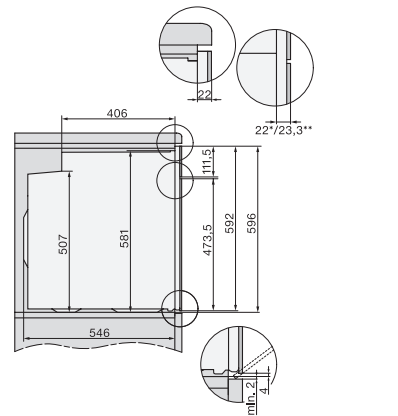

H 7464 BPX CulinArt  
 Kahvaton uuni  
 saumaton muotoilu, paistolämpömittari ja LED-valaisin.

installation H7000 XL, installation drawing

side view H7000 XL, installation drawings

built-in H7000 XL, installation drawing

Installation H7000 XL underframe, installation drawings

Installation H7000 BM XL, installation drawings

side view H7000 XL build-under, installation drawing

side view Kombi BM XL, installation drawings

Installation Kombi BM XL, installation drawings