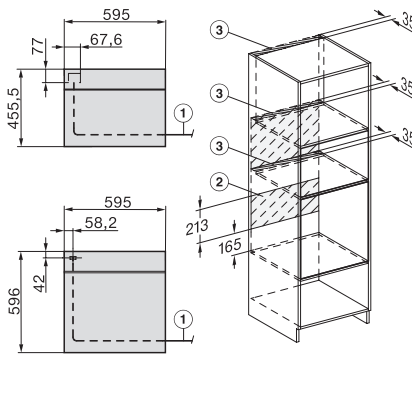

H 7464 BPX CulinArt  
 Kahvaton uuni  
 saumaton muotoilu, paistolämpömittari ja LED-valaisin.

installation H7000 XL, installation drawing

side view H7000 XL, installation drawings

built-in H7000 XL, installation drawing

Installation H7000 XL underframe, installation drawings

Installation H7000 BM XL, installation drawings

side view H7000 XL build-under, installation drawing

side view Kombi BM XL, installation drawings

Installation Kombi BM XL, installation drawings