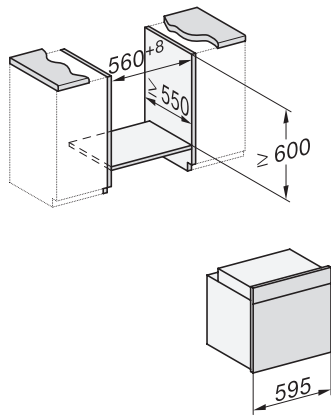

H 7464 BPX CulinArt  
 Kahvaton uuni  
 saumaton muotoilu, paistolämpömittari ja LED-valaisin.

installation H7000 XL, installation drawing

side view H7000 XL, installation drawings

built-in H7000 XL, installation drawing