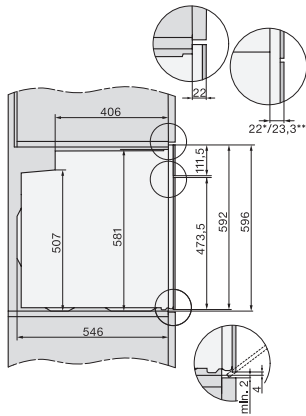

H 7464 BPX CulinArt  
 Kahvaton uuni  
 saumaton muotoilu, paistolämpömittari ja LED-valaisin.

installation H7000 XL, installation drawing

side view H7000 XL, installation drawings

built-in H7000 XL, installation drawing