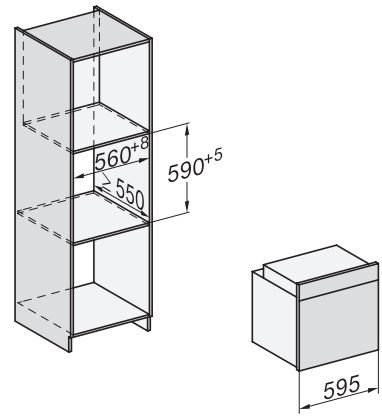

H 7464 BPX CulinArt  
 Kahvaton uuni  
 saumaton muotoilu, paistolämpömittari ja LED-valaisin.

installation H7000 XL, installation drawing

side view H7000 XL, installation drawings

built-in H7000 XL, installation drawing