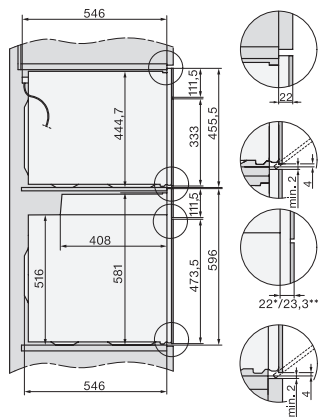

H 7464 BPX CulinArt  
 Kahvaton uuni  
 saumaton muotoilu, paistolämpömittari ja LED-valaisin.

installation H7000 XL, installation drawing

side view H7000 XL, installation drawings

built-in H7000 XL, installation drawing

Installation H7000 XL underframe, installation drawings

Installation H7000 BM XL, installation drawings

side view H7000 XL build-under, installation drawing

side view Kombi BM XL, installation drawings

Installation Kombi BM XL, installation drawings