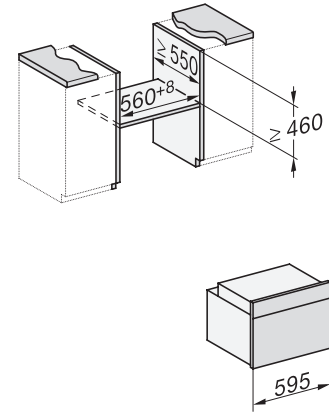

H 7440 BPX 125 Gala Ed
 Kahvaton pienikokoinen uuni
 saumaton muotoilu, LED-valaisin ja pyrolyysitoiminto.

side view H7000 M, installation drawings

built-in H7000 M, installation drawing

built-in H7000 M build-under, installation drawing