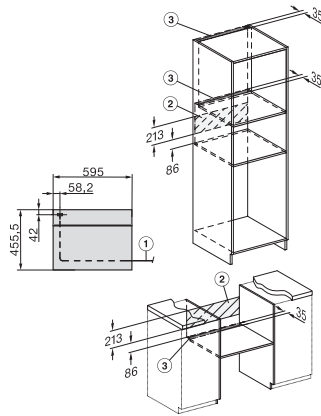

H 7440 BPX 125 Gala Ed
 Kahvaton pienikokoinen uuni
 saumaton muotoilu, LED-valaisin ja pyrolyysitoiminto.

side view H7000 M, installation drawings

built-in H7000 M, installation drawing

built-in H7000 M build-under, installation drawing

Installation H7000 M, installation drawing

side view H7000 M build-under, installation drawings