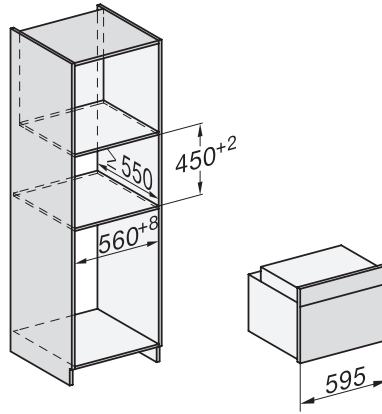

H 7440 BPX 125 Gala Ed
 Kahvaton pienikokoinen uuni
 saumaton muotoilu, LED-valaisin ja pyrolyysitoiminto.

side view H7000 M, installation drawings

built-in H7000 M, installation drawing

built-in H7000 M build-under, installation drawing