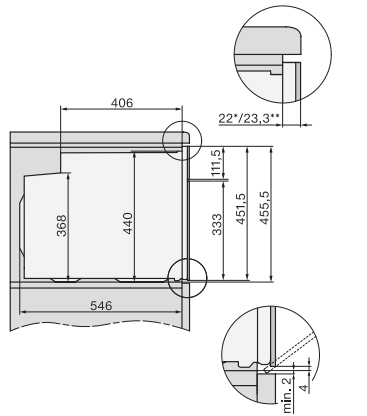

H 7440 BPX 125 Gala Ed
 Kahvaton pienikokoinen uuni
 saumaton muotoilu, LED-valaisin ja pyrolyysitoiminto.

side view H7000 M, installation drawings

built-in H7000 M, installation drawing

built-in H7000 M build-under, installation drawing

Installation H7000 M, installation drawing

side view H7000 M build-under, installation drawings