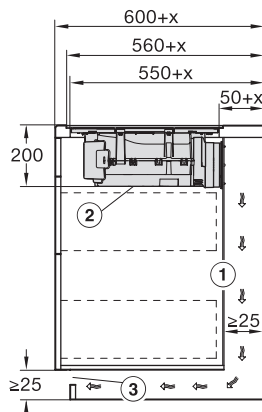

KMDA7272FL, KMDA7473FL – flush – Installation drawing

KMDA7272FL, KMDA7473FL – Installation drawing

KMDA7473FL/FR – Operating options

KMDA7272FL/FR, KMDA7473FL/FR, Air circulation (Installation drawing)

KMDA7272FL/FR, KMDA7473FL/FR, Plug&Play (Installation drawing)

KMDA7272FL, KMDA7473FL – Side view flush, Plug&Play – Installation drawing

KMDA7272FL, KMDA7473FL – Side view lying on top, Plug&Play – Installation drawing

KMDA7272FL, KMDA7473FL – Side view flush+X, Plug&Play – Installation drawing