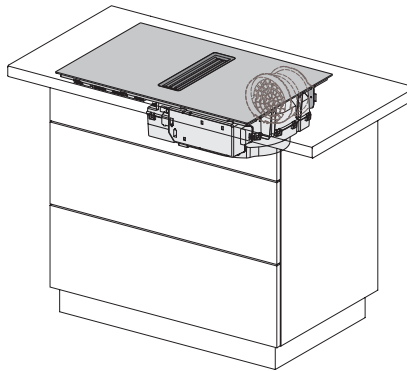

KMDA7272FL, KMDA7473FL – flush – Installation drawing

KMDA7272FL, KMDA7473FL – Installation drawing

KMDA7473FL/FR – Operating options

KMDA7272FL/FR, KMDA7473FL/FR, Air circulation (Installation drawing)

KMDA7272FL/FR, KMDA7473FL/FR, Plug&Play (Installation drawing)

KMDA7272FL, KMDA7473FL – Side view flush, Plug&Play – Installation drawing

KMDA7272FL, KMDA7473FL – Side view lying on top, Plug&Play – Installation drawing

KMDA7272FL, KMDA7473FL – Side view flush+X, Plug&Play – Installation drawing