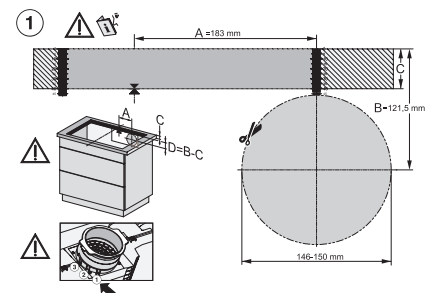

KMDA7272FL/FR, KMDA7473FL/FR – Installation variant 14 Circulating air – drawing

KMDA7272FL, KMDA7473FL – flush installation, drilling template, Installation depth 20 cm, Installation drawing