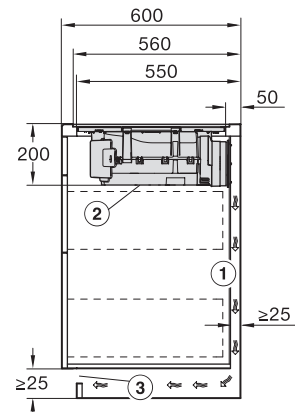

KMDA7272FL, KMDA7473FL – flush – Installation drawing

KMDA7272FL, KMDA7473FL – Installation drawing

KMDA7473FL/FR – Operating options

KMDA7272FL/FR, KMDA7473FL/FR, Air circulation (Installation drawing)

KMDA7272FL/FR, KMDA7473FL/FR, Plug&Play (Installation drawing)

KMDA7272FL, KMDA7473FL – Side view flush, Plug&Play – Installation drawing

KMDA7272FL, KMDA7473FL – Side view lying on top, Plug&Play – Installation drawing

KMDA7272FL, KMDA7473FL – Side view flush+X, Plug&Play – Installation drawing