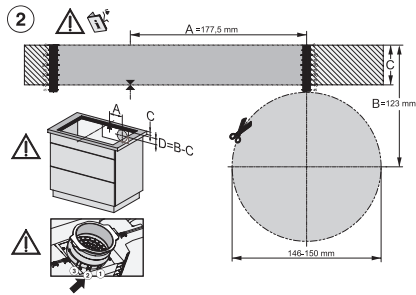

KMDA 7473 FL-U Silence

Induktiokaittotas, jossa integroitu höyrypoisto

Silence-moottori ja 2 Flex-aluetta, käyttö huonetilaan palauttavana

KMDA7272FL/FR, KMDA7473FL/FR – surface installation, drilling template, Installation drawing