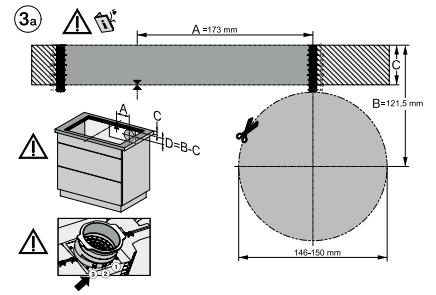

KMDA7272FL, KMDA7473FL – flush installation, drilling template, Installation depth 21 cm, Installation drawing

KMDA7272FL/FR, KMDA7473FL/FR – surface installation, 21 cm, drilling template, Installation drawing