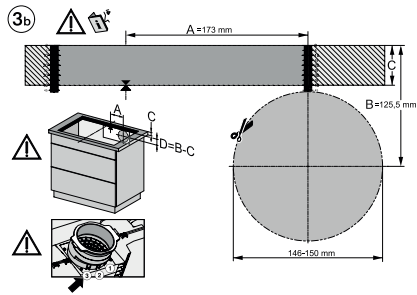

KMDA7272FL, KMDA7473FL – flush installation, drilling template, Installation depth 21 cm, Installation drawing