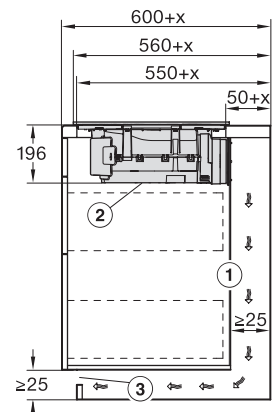

KMDA7272FL, KMDA7473FL – flush – Installation drawing

KMDA7272FL, KMDA7473FL – Installation drawing

KMDA7473FL/FR – Operating options

KMDA7272FL/FR, KMDA7473FL/FR, Air circulation (Installation drawing)

KMDA7272FL/FR, KMDA7473FL/FR, Plug&Play (Installation drawing)

KMDA7272FL, KMDA7473FL – Side view flush, Plug&Play – Installation drawing

KMDA7272FL, KMDA7473FL – Side view lying on top, Plug&Play – Installation drawing

KMDA7272FL, KMDA7473FL – Side view flush+X, Plug&Play – Installation drawing