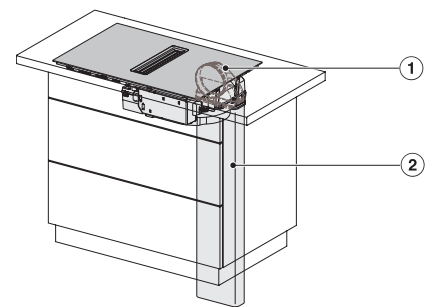

KMDA7272FL, KMDA7473FL – flush – Installation drawing

KMDA7272FL, KMDA7473FL – Installation drawing

KMDA7473FL/FR – Operating options

KMDA7272FL/FR, KMDA7473FL/FR, Exhaust air (Installation drawing)

KMDA7272FL, KMDA7473FL – Side view flush, Plug&Play – Installation drawing

KMDA7272FL, KMDA7473FL – Side view lying on top, Plug&Play – Installation drawing

KMDA7272FL, KMDA7473FL – Side view flush+X, Plug&Play – Installation drawing

KMDA7272FL, KMDA7473FL – Side view lying on top+X, Plug&Play – Installation drawing