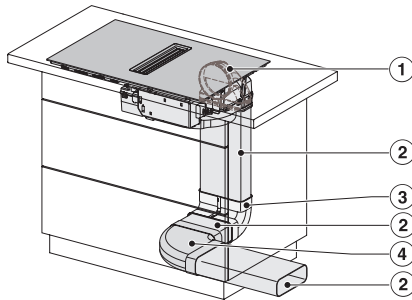

KMDA7272FL, KMDA7473FL – flush – Installation drawing

KMDA7272FL, KMDA7473FL – Installation drawing

KMDA7473FL/FR – Operating options

KMDA7272FL/FR, KMDA7473FL/FR, Exhaust air (Installation drawing)

KMDA7272FL, KMDA7473FL – Side view flush, Plug&Play – Installation drawing

KMDA7272FL, KMDA7473FL – Side view lying on top, Plug&Play – Installation drawing

KMDA7272FL, KMDA7473FL – Side view flush+X, Plug&Play – Installation drawing

KMDA7272FL, KMDA7473FL – Side view lying on top+X, Plug&Play – Installation drawing

KMDA7272FL/FR, KMDA7473FL/FR – Installation variant 1 Basis -drawing

KMDA 7473 FL-A Silence

Induktiokaittotasoa, jossa integroitu höyrypoisto

Silence-moottori ja 2 Flex-alueetta, käyttö hormiin poistavana