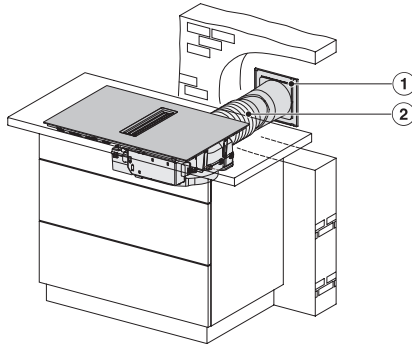

KMDA7272FL/FR, KMDA7473FL/FR – Installation variant
11 Exhaust air – drawing