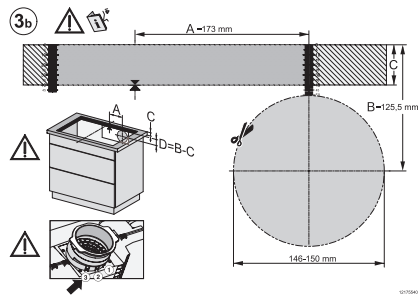

KMDA 7473 FL-U Silence

Induktiokaittotasoa, jossa integroitu höyrynpöisto

Silence-moottori ja 2 Flex-alueetta, käyttö huonetilaan palauttavana

KMDA7272FL/FR, KMDA7473FL/FR – surface installation, drilling template, Installation drawing

KMDA7272FL, KMDA7473FL – flush installation, drilling template, Installation depth 21 cm, Installation drawing

KMDA7272FL/FR, KMDA7473FL/FR – surface installation, 21 cm, drilling template, Installation drawing