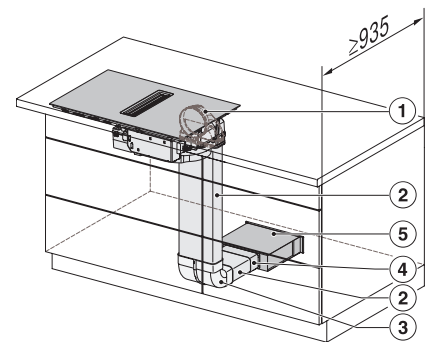

KMDA7272FL/FR, KMDA7473FL/FR -Installation variant 3 Basis – drawing