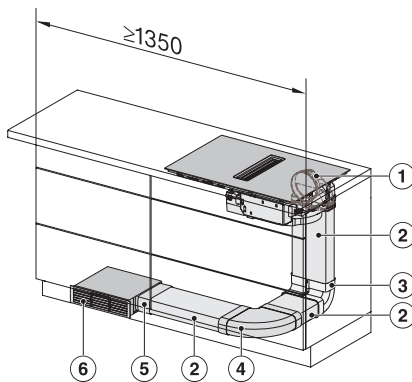

KMDA7272FL, KMDA7473FL – Side view flush, Plug&Play – Installation drawing

KMDA7272FL, KMDA7473FL – Side view lying on top, Plug&Play – Installation drawing

KMDA7272FL, KMDA7473FL – Side view flush+X, Plug&Play – Installation drawing

KMDA7272FL, KMDA7473FL – Side view lying on top+X, Plug&Play – Installation drawing

KMDA 7473 FL-U Silence

Induktiokaittotasu, jossa integroitu höyrynpisto

Silence-moottori ja 2 Flex-alueetta, käyttö huonetilaan palauttavana

KMDA7272FL/FR, KMDA7473FL/FR – Installation variant 1 Basis -drawing

KMDA7272FL/FR, KMDA7473FL/FR – Installation variant 2 Basis – drawing

KMDA7272FL/FR, KMDA7473FL/FR -Installation variant 3 Basis – drawing