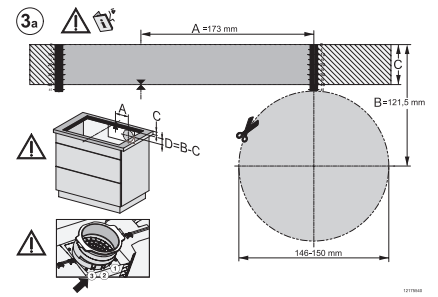

KMDA 7473 FL-U Silence

Induktiokaittotasoa, jossa integroitu höyrynpöisto

Silence-moottori ja 2 Flex-alueetta, käyttö huonetilaan palauttavana

KMDA7272FL/FR, KMDA7473FL/FR – surface installation, drilling template, Installation drawing

KMDA7272FL, KMDA7473FL – flush installation, drilling template, Installation depth 21 cm, Installation drawing

KMDA7272FL/FR, KMDA7473FL/FR – surface installation, 21 cm, drilling template, Installation drawing