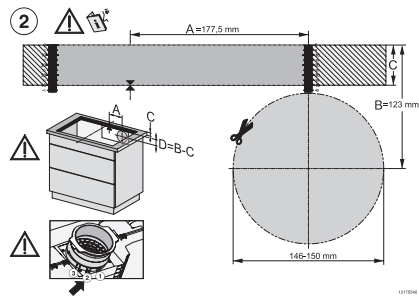

KMDA 7473 FL-U Silence

Induktiokaittotasoa, jossa integroitu höyrynpöisto

Silence-moottori ja 2 Flex-alueetta, käyttö huonetilaan palauttavana

KMDA7272FL/FR, KMDA7473FL/FR – surface installation, drilling template, Installation drawing

KMDA7272FL, KMDA7473FL – flush installation, drilling template, Installation depth 21 cm, Installation drawing

KMDA7272FL/FR, KMDA7473FL/FR – surface installation, 21 cm, drilling template, Installation drawing