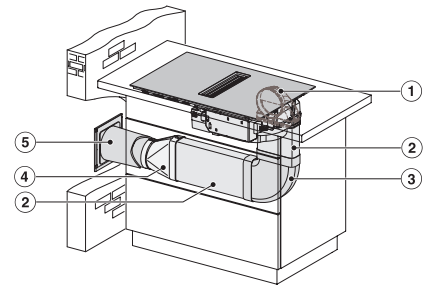

KMDA7272FL/FR, KMDA7473FL/FR – Installation variant 9 Exhaust air – drawing