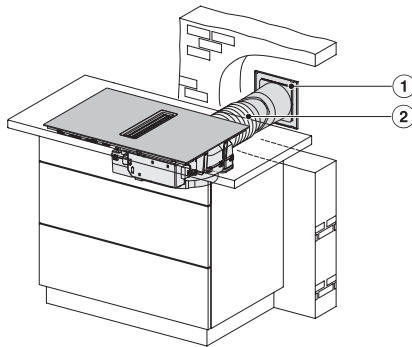

KMDA7272FL/FR, KMDA7473FL/FR -Installation variant 3 Basis – drawing