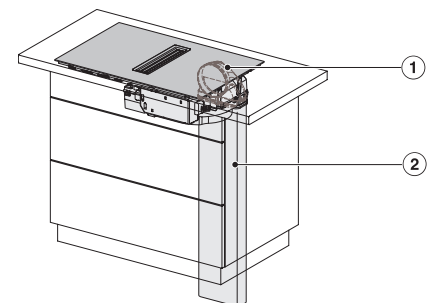

KMDA7272FL, KMDA7473FL – flush – Installation drawing

KMDA7272FL, KMDA7473FL – Installation drawing

KMDA7473FL/FR – Operating options

KMDA7272FL/FR, KMDA7473FL/FR, Exhaust air (Installation drawing)

KMDA7272FL, KMDA7473FL – Side view flush, Plug&Play – Installation drawing

KMDA7272FL, KMDA7473FL – Side view lying on top, Plug&Play – Installation drawing

KMDA7272FL, KMDA7473FL – Side view flush+X, Plug&Play – Installation drawing

KMDA7272FL, KMDA7473FL – Side view lying on top+X, Plug&Play – Installation drawing