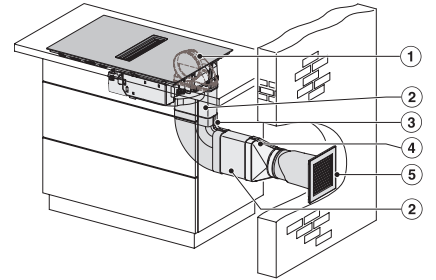

KMDA7272FL, KMDA7473FL – Side view lying on top, Plug&Play – Installation drawing

KMDA7272FL, KMDA7473FL – Side view flush+X, Plug&Play – Installation drawing

KMDA7272FL, KMDA7473FL – Side view lying on top+X, Plug&Play – Installation drawing

KMDA7272FL/FR, KMDA7473FL/FR – Installation variant 1 Basis -drawing

KMDA 7473 FL-A Silence

Induktiokeittotaso, jossa integroitu höyrynpisto

Silence-moottori ja 2 Flex-alueetta, käyttö hormiin poistavana