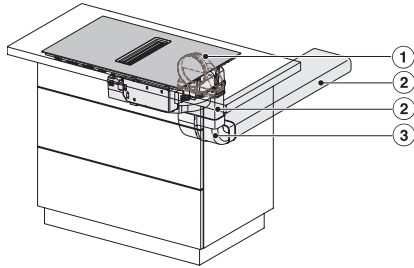

KMDA7272FL, KMDA7473FL – Side view lying on top, Plug&Play – Installation drawing

KMDA7272FL, KMDA7473FL – Side view flush+X, Plug&Play – Installation drawing

KMDA7272FL, KMDA7473FL – Side view lying on top+X, Plug&Play – Installation drawing

KMDA7272FL/FR, KMDA7473FL/FR – Installation variant 1 Basis -drawing

KMDA 7473 FL-A Silence

Induktiokeittotaso, jossa integroitu höyrynpisto

Silence-moottori ja 2 Flex-alueetta, käyttö hormiin poistavana