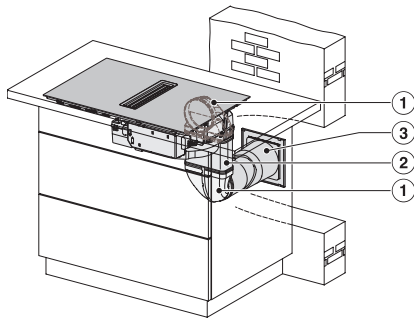

KMDA7272FL/FR, KMDA7473FL/FR – Installation variant 2 Basis – drawing