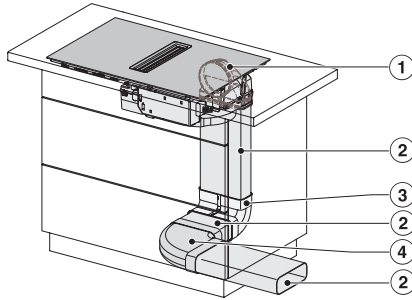

KMDA7272FL, KMDA7473FL – flush – Installation drawing

KMDA7272FL, KMDA7473FL – Installation drawing

KMDA7473FL/FR – Operating options

KMDA7272FL/FR, KMDA7473FL/FR, Exhaust air (Installation drawing)

KMDA7272FL, KMDA7473FL – Side view flush, Plug&Play – Installation drawing

KMDA7272FL, KMDA7473FL – Side view lying on top, Plug&Play – Installation drawing

KMDA7272FL, KMDA7473FL – Side view flush+X, Plug&Play – Installation drawing

KMDA7272FL, KMDA7473FL – Side view lying on top+X, Plug&Play – Installation drawing

KMDA7272FL/FR, KMDA7473FL/FR – Installation variant 1 Basis -drawing

KMDA 7473 FL-A Silence

Induktiokeittotaso, jossa integroitu höyrynpisto

Silence-moottori ja 2 Flex-alueetta, käyttö hormiin poistavana