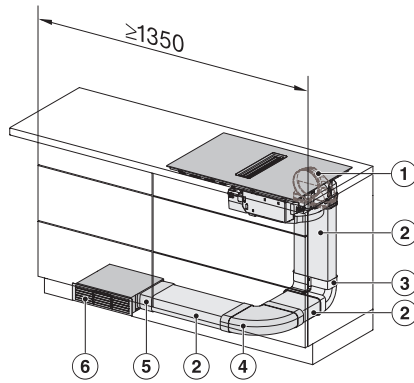

KMDA7272FL/FR, KMDA7473FL/FR – Installation variant 5 Circulating air – drawing