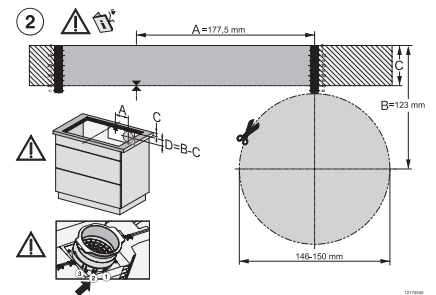

KMDA7272FL/FR, KMDA7473FL/FR – surface installation, drilling template, Installation drawing

KMDA7272FL/FR, KMDA7473FL/FR – surface installation, 21 cm, drilling template, Installation drawing