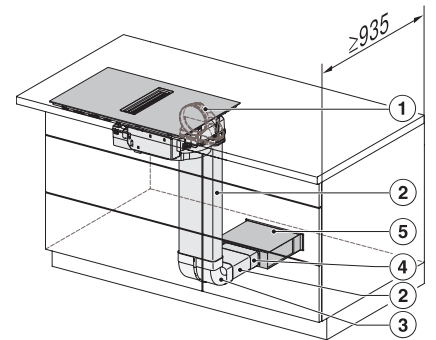

KMDA 7473 FR-U Silence

Induktiokaittotasoa, jossa integroitu höyrynpisto

Silence-moottori ja 2 Flex-alueetta, käyttö huonetilaan palauttavana

KMDA7272FL/FR, KMDA7473FL/FR – surface installation, drilling template, Installation drawing

KMDA7272FL/FR, KMDA7473FL/FR – surface installation, 21 cm, drilling template, Installation drawing