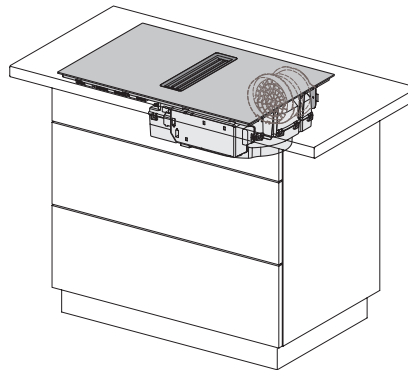

KMDA 7272 FL-U Silence

Induktiokeittotasu, jossa integroitu höyrinpoisto

Silence-moottori, huonetilaan palauttava, 4 keittoaluetta

	Abluftbetrieb	Geführter Umluftbetrieb	Plug&Play-Betrieb
KMDA 7272 FR-A	✓	–	–
KMDA 7272 FR-U	–	✓	✓/✓
KMDA 7272 FL-A	✓	–	–
KMDA 7272 FL-U	–	✓	✓/✓

KMDA7272FL/FR – Operating options

KMDA7272FL, KMDA7473FL – flush – Installation drawing

KMDA7272FL, KMDA7473FL – Installation drawing

KMDA7272FL/FR, KMDA7473FL/FR, Air circulation (Installation drawing)

KMDA7272FL/FR, KMDA7473FL/FR, Plug&Play (Installation drawing)

KMDA7272FL, KMDA7473FL – Side view flush, Plug&Play – Installation drawing

KMDA7272FL, KMDA7473FL – Side view lying on top, Plug&Play – Installation drawing

KMDA7272FL, KMDA7473FL – Side view flush+X, Plug&Play – Installation drawing