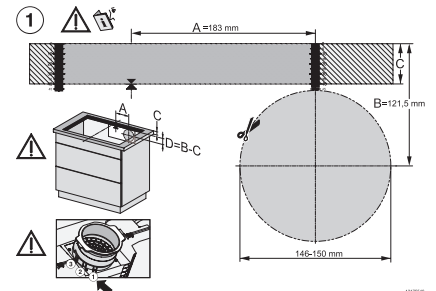

KMDA7272FL/FR, KMDA7473FL/FR – Installation variant 13 Circulating air – drawing

KMDA7272FL/FR, KMDA7473FL/FR – Installation variant 14 Circulating air – drawing

KMDA7272FL, KMDA7473FL – flush installation, drilling template, Installation depth 20 cm, Installation drawing