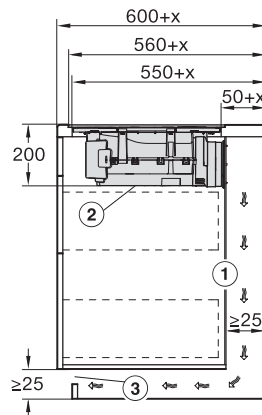

KMDA7272FL, KMDA7473FL – Side view flush, Plug&Play – Installation drawing

KMDA7272FL, KMDA7473FL – Side view lying on top, Plug&Play – Installation drawing

KMDA7272FL, KMDA7473FL – Side view flush+X, Plug&Play – Installation drawing