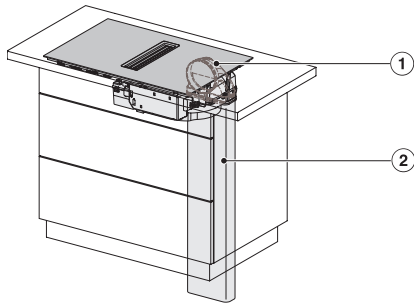

KMDA7272FL, KMDA7473FL – Side view flush, Plug&Play – Installation drawing

KMDA7272FL, KMDA7473FL – Side view lying on top, Plug&Play – Installation drawing

KMDA7272FL, KMDA7473FL – Side view flush+X, Plug&Play – Installation drawing

KMDA7272FL, KMDA7473FL – Side view lying on top+X, Plug&Play – Installation drawing

KMDA 7272 FL-U Silence

Induktiokaittotasu, jossa integroitu höyrynpisto

Silence-moottori, huonetilaan palauttava, 4 keittoaluetta