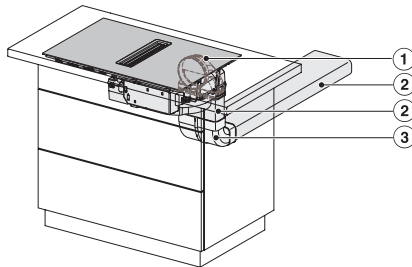

KMDA 7272 FL-U Silence

Induktiokaittotasu, jossa integroitu höyrynpisto

Silence-moottori, huonetilaan palauttava, 4 keittoaluetta