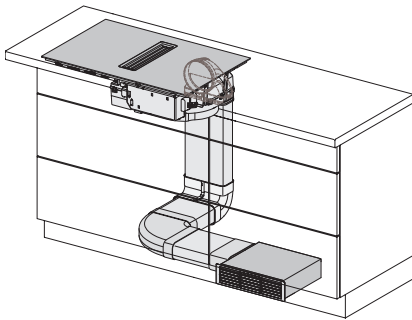

KMDA 7272 FL-U Silence

Induktiokeittotasu, jossa integroitu höyrinpoisto

Silence-moottori, huonetilaan palauttava, 4 keittoaluetta

	Abluftbetrieb	Geführter Umluftbetrieb	Plug&Play-Betrieb
KMDA 7272 FR-A	✓	–	–
KMDA 7272 FR-U	–	✓	✓/✓
KMDA 7272 FL-A	✓	–	–
KMDA 7272 FL-U	–	✓	✓/✓

KMDA7272FL/FR – Operating options

KMDA7272FL, KMDA7473FL – flush – Installation drawing

KMDA7272FL, KMDA7473FL – Installation drawing

KMDA7272FL/FR, KMDA7473FL/FR, Air circulation (Installation drawing)

KMDA7272FL/FR, KMDA7473FL/FR, Plug&Play (Installation drawing)

KMDA7272FL, KMDA7473FL – Side view flush, Plug&Play – Installation drawing

KMDA7272FL, KMDA7473FL – Side view lying on top, Plug&Play – Installation drawing

KMDA7272FL, KMDA7473FL – Side view flush+X, Plug&Play – Installation drawing