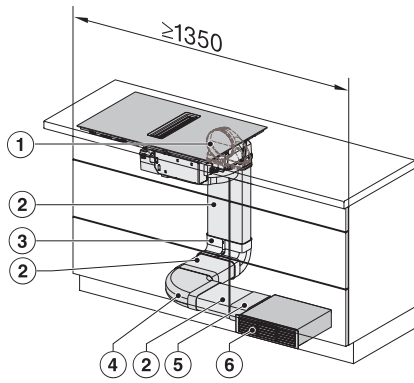

KMDA7272FL/FR, KMDA7473FL/FR – Installation variant 1 Basis -drawing

KMDA7272FL/FR, KMDA7473FL/FR – Installation variant 4 Circulating air – drawing