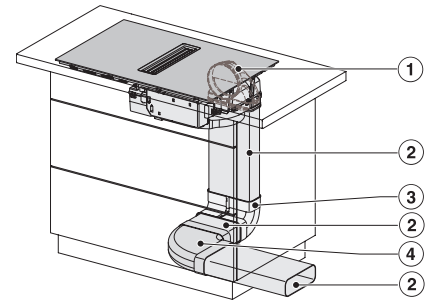

KMDA7272FL, KMDA7473FL – Side view flush, Plug&Play – Installation drawing

KMDA7272FL, KMDA7473FL – Side view lying on top, Plug&Play – Installation drawing

KMDA7272FL, KMDA7473FL – Side view flush+X, Plug&Play – Installation drawing

KMDA7272FL, KMDA7473FL – Side view lying on top+X, Plug&Play – Installation drawing

KMDA 7272 FL-U Silence

Induktiokaittotasu, jossa integroitu höyrynpisto

Silence-moottori, huonetilaan palauttava, 4 keittoaluetta

KMDA7272FL/FR, KMDA7473FL/FR – Installation variant 1 Basis -drawing

KMDA7272FL/FR, KMDA7473FL/FR – Installation variant 2 Basis – drawing

KMDA7272FL/FR, KMDA7473FL/FR -Installation variant 3 Basis – drawing