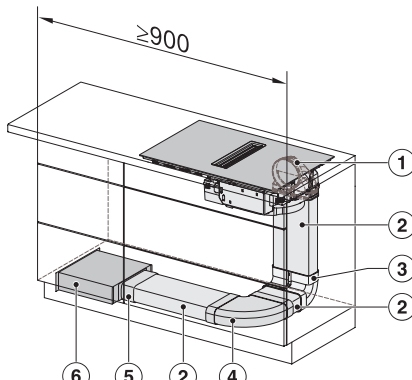

KMDA7272FL/FR, KMDA7473FL/FR – Installation variant 4 Circulating air – drawing

KMDA7272FL/FR, KMDA7473FL/FR – Installation variant 5 Circulating air – drawing

KMDA7272FL/FR, KMDA7473FL/FR – Installation variant 6 Circulating air – drawing

KMDA7272FL/FR, KMDA7473FL/FR – Installation variant 13 Circulating air – drawing

KMDA7272FL/FR, KMDA7473FL/FR – Installation variant 14 Circulating air – drawing

KMDA7272FL, KMDA7473FL – flush installation, drilling template, Installation depth 20 cm, Installation drawing