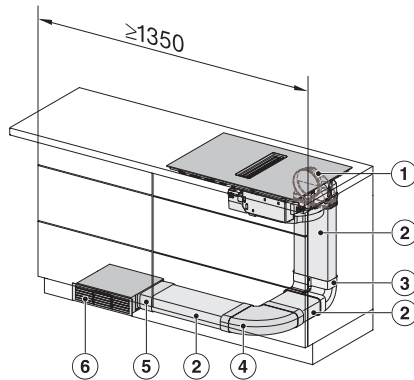

KMDA7272FR, KMDA7473FR – Side view lying on top+X, Plug&Play – Installation drawing

KMDA7272FL/FR, KMDA7473FL/FR – Installation variant 1 Basis -drawing

KMDA7272FL/FR, KMDA7473FL/FR – Installation variant 2 Basis – drawing

KMDA7272FL/FR, KMDA7473FL/FR -Installation variant 3 Basis – drawing

KMDA 7272 FR-U Silence

Induktiokaittotasu, jossa integroitu höyrynpisto

Silence-moottori, huonetilaan palauttava, 4 keittoaluetta

KMDA7272FL/FR, KMDA7473FL/FR – Installation variant 4 Circulating air – drawing