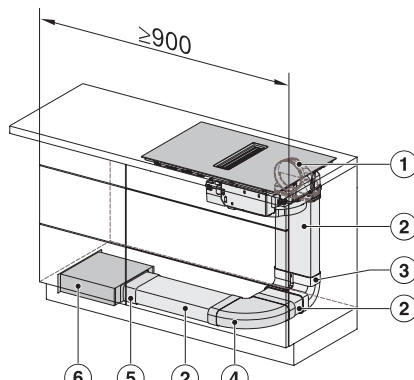

KMDA7272FL/FR, KMDA7473FL/FR – Installation variant 14 Circulating air – drawing