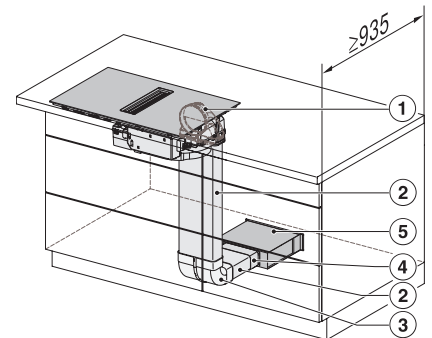

KMDA 7272 FR-U Silence

Induktiokaittotasu, jossa integroitu höyrynpisto

Silence-moottori, huonetilaan palauttava, 4 keittoaluetta

KMDA7272FL/FR, KMDA7473FL/FR – surface installation, drilling template, Installation drawing

KMDA7272FL/FR, KMDA7473FL/FR – surface installation, 21 cm, drilling template, Installation drawing