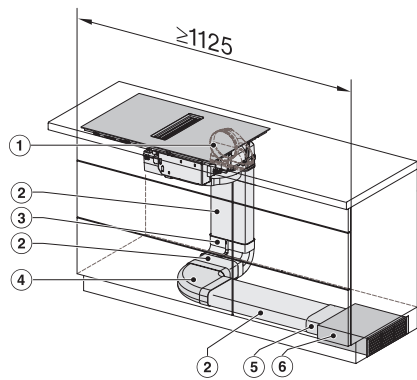

KMDA7272FL/FR, KMDA7473FL/FR – Installation variant 13 Circulating air – drawing