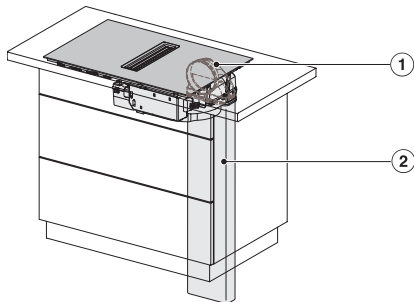

	Abluftbetrieb	Geführter Umluftbetrieb	Plug&Play-Betrieb
KMDA 7272 FR-A	✓	–	–
KMDA 7272 FR-U	–	✓	✓/✓
KMDA 7272 FL-A	✓	–	–
KMDA 7272 FL-U	–	✓	✓/✓

KMDA7272FL/FR – Operating options

KMDA7272FR, KMDA7473FR – Installation drawing

KMDA7272FL/FR, KMDA7473FL/FR, Air circulation (Installation drawing)

KMDA7272FL/FR, KMDA7473FL/FR, Plug&Play (Installation drawing)

KMDA7272FR, KMDA7473FR – Side view lying on top, Plug&Play – Installation drawing

KMDA7272FR, KMDA7473FR – Side view lying on top+X, Plug&Play – Installation drawing

KMDA7272FL/FR, KMDA7473FL/FR – Installation variant 1 Basis -drawing

KMDA7272FL/FR, KMDA7473FL/FR – Installation variant 2 Basis – drawing