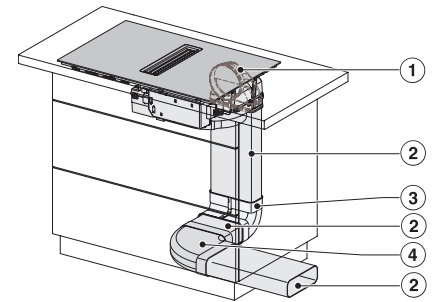

	Abluftbetrieb	Geführter Umluftbetrieb	Plug&Play-Betrieb
KMDA 7272 FR-A	✓	–	–
KMDA 7272 FR-U	–	✓	✓/✓
KMDA 7272 FL-A	✓	–	–
KMDA 7272 FL-U	–	✓	✓/✓

KMDA7272FL/FR – Operating options

KMDA7272FR, KMDA7473FR – Installation drawing

KMDA7272FL/FR, KMDA7473FL/FR, Air circulation (Installation drawing)

KMDA7272FL/FR, KMDA7473FL/FR, Plug&Play (Installation drawing)

KMDA7272FR, KMDA7473FR – Side view lying on top, Plug&Play – Installation drawing

KMDA7272FR, KMDA7473FR – Side view lying on top+X, Plug&Play – Installation drawing

KMDA7272FL/FR, KMDA7473FL/FR – Installation variant 1 Basis -drawing

KMDA7272FL/FR, KMDA7473FL/FR – Installation variant 2 Basis – drawing