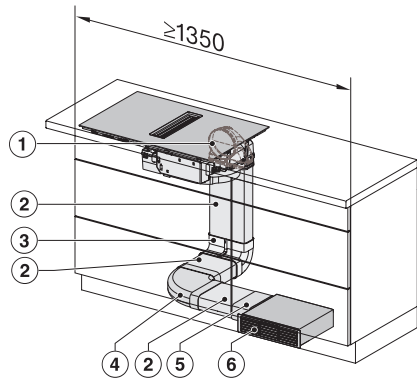

KMDA7272FL/FR, KMDA7473FL/FR, Air circulation (Installation drawing)

KMDA7272FL/FR, KMDA7473FL/FR, Plug&Play (Installation drawing)

KMDA7272FR, KMDA7473FR – Side view lying on top, Plug&Play – Installation drawing

KMDA7272FR, KMDA7473FR – Side view lying on top+X, Plug&Play – Installation drawing

KMDA7272FL/FR, KMDA7473FL/FR – Installation variant 1 Basis -drawing

KMDA7272FL/FR, KMDA7473FL/FR – Installation variant 2 Basis – drawing

KMDA7272FL/FR, KMDA7473FL/FR -Installation variant 3 Basis – drawing

KMDA 7272 FR-U Silence

Induktiokaittotasu, jossa integroitu höyrynpisto

Silence-moottori, huonetilaan palauttava, 4 keittoaluetta

KMDA7272FL/FR, KMDA7473FL/FR – Installation variant 4 Circulating air – drawing