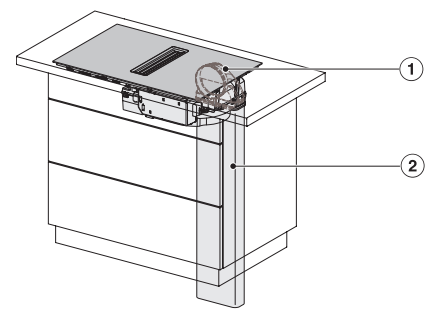

## KMDA 7272 FR-A Silence

Induktiokeittotas, jossa integroitu höyrypoisto  
Silence-moottori, hormiin poistava, 4 keittoaluetta

	Abluftbetrieb	Geführter Umluftbetrieb	Plug&Play-Betrieb
KMDA 7272 FR-A	✓	–	–
KMDA 7272 FR-U	–	✓	✓/✓
KMDA 7272 FL-A	✓	–	–
KMDA 7272 FL-U	–	✓	✓/✓

KMDA7272FL/FR – Operating options

KMDA7272FR, KMDA7473FR – Installation drawing

KMDA7272FL/FR, KMDA7473FL/FR, Exhaust air  
(Installation drawing)

KMDA7272FR, KMDA7473FR – Side view lying on top,  
Plug&Play – Installation drawing

KMDA7272FR, KMDA7473FR – Side view lying on top+x,  
Plug&Play – Installation drawing

KMDA7272FL/FR, KMDA7473FL/FR – Installation variant  
1 Basis -drawing

KMDA7272FL/FR, KMDA7473FL/FR – Installation variant  
2 Basis – drawing