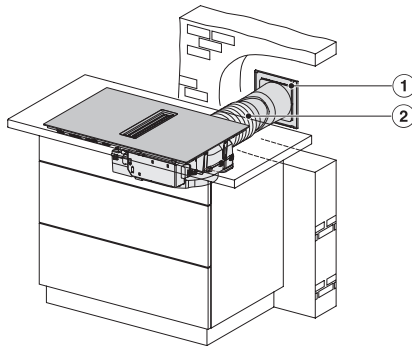

KMDA7272FR, KMDA7473FR – Side view lying on top+x,  
Plug&Play – Installation drawing

KMDA7272FL/FR, KMDA7473FL/FR – Installation variant  
1 Basis -drawing

KMDA7272FL/FR, KMDA7473FL/FR – Installation variant  
2 Basis – drawing

## KMDA 7272 FR-A Silence

Induktiokeittotaso, jossa integroitu höyrynpisto  
Silence-moottori, hormiin poistava, 4 keittoaluetta

KMDA7272FL/FR, KMDA7473FL/FR – Installation variant  
10 Exhaust air – drawing