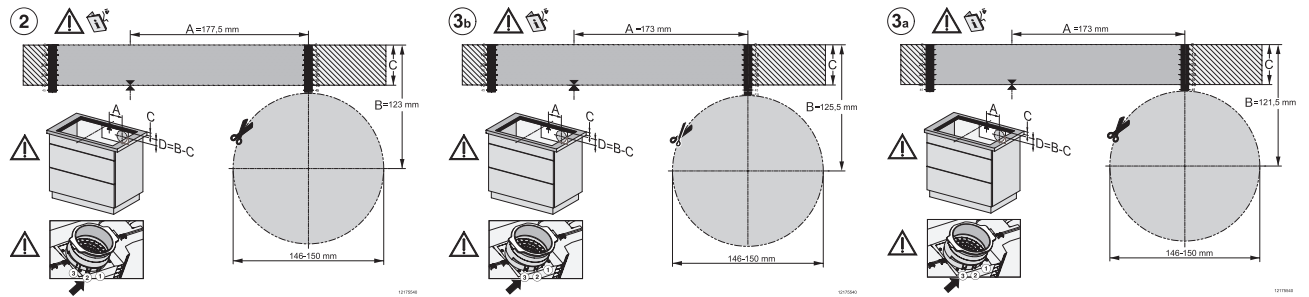

KMDA 7272 FL-U Silence

Induktiokaittotasoa, jossa integroitu höyrypoisto

Silence-moottori, huonetilaan palauttava, 4 keittoaluetta

KMDA7272FL/FR, KMDA7473FL/FR – surface installation, drilling template, Installation drawing

KMDA7272FL, KMDA7473FL – flush installation, drilling template, Installation depth 21 cm, Installation drawing

KMDA7272FL/FR, KMDA7473FL/FR – surface installation, 21 cm, drilling template, Installation drawing