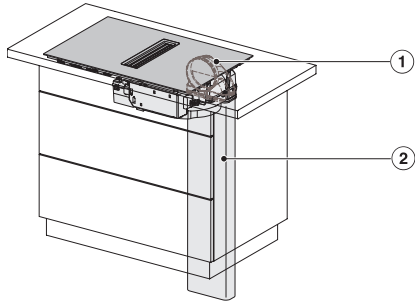

KMDA7272FL/FR, KMDA7473FL/FR, Plug&Play
 (Installation drawing)

KMDA7272FL, KMDA7473FL – Side view flush,
 Plug&Play – Installation drawing

KMDA7272FL, KMDA7473FL – Side view lying on top,
 Plug&Play – Installation drawing

KMDA7272FL, KMDA7473FL – Side view flush+X,
 Plug&Play – Installation drawing

KMDA7272FL, KMDA7473FL – Side view lying on top+X,
 Plug&Play – Installation drawing

KMDA 7272 FL-U Silence

Induktiokaittotasoa, jossa integroitu höyrypoisto

Silence-moottori, huonetilaan palauttava, 4 keittoaluetta

KMDA7272FL/FR, KMDA7473FL/FR – Installation variant 1 Basis -drawing

KMDA7272FL/FR, KMDA7473FL/FR – Installation variant 2 Basis – drawing

KMDA7272FL/FR, KMDA7473FL/FR -Installation variant 3 Basis – drawing