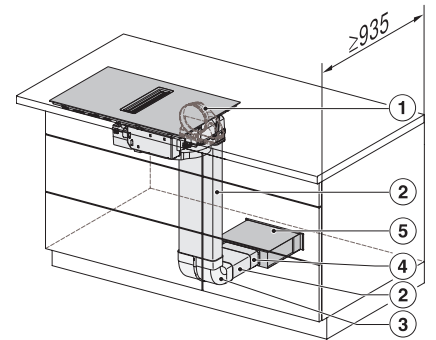

KMDA7272FL/FR, KMDA7473FL/FR -Installation variant 3 Basis – drawing