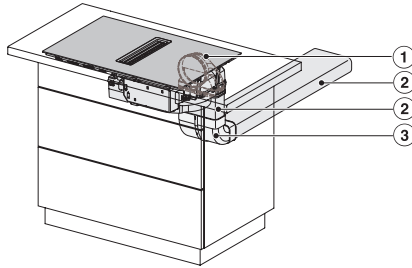

KMDA 7272 FL-U Silence

Induktiokaittotasoa, jossa integroitu höyrypoisto

Silence-moottori, huonetilaan palauttava, 4 keittoaluetta