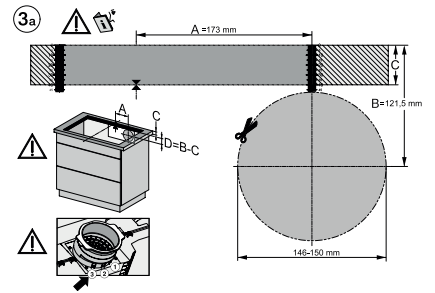

KMDA7272FL/FR, KMDA7473FL/FR – Installation variant 13 Circulating air – drawing

KMDA7272FL/FR, KMDA7473FL/FR – Installation variant 14 Circulating air – drawing

KMDA7272FL, KMDA7473FL – flush installation, drilling template, Installation depth 20 cm, Installation drawing

KMDA7272FL, KMDA7473FL – flush installation, drilling template, Installation depth 21 cm, Installation drawing

KMDA7272FL/FR, KMDA7473FL/FR – surface installation, 21 cm, drilling template, Installation drawing