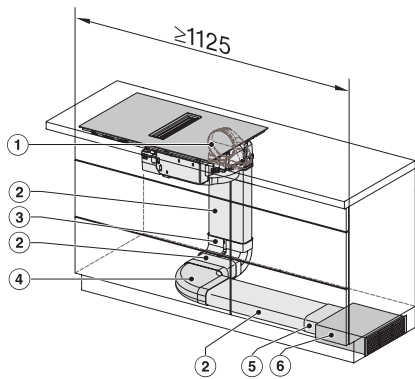

KMDA7272FL/FR, KMDA7473FL/FR – Installation variant 13 Circulating air – drawing