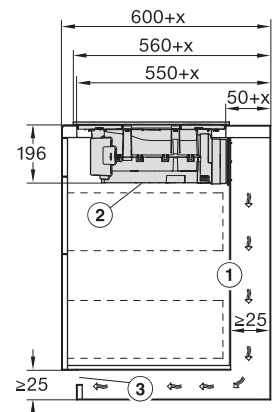

KMDA7272FL/FR, KMDA7473FL/FR, Plug&Play
 (Installation drawing)

KMDA7272FL, KMDA7473FL – Side view flush,
 Plug&Play – Installation drawing

KMDA7272FL, KMDA7473FL – Side view lying on top,
 Plug&Play – Installation drawing

KMDA7272FL, KMDA7473FL – Side view flush+X,
 Plug&Play – Installation drawing

KMDA7272FL, KMDA7473FL – Side view lying on top+X,
 Plug&Play – Installation drawing

KMDA 7272 FL-U Silence

Induktiokaittotasoa, jossa integroitu höyrypoisto