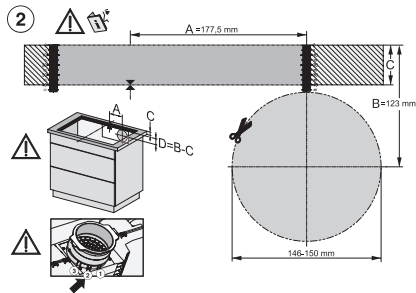

KMDA 7272 FL-U Silence
Induktiokaittotas, jossa integroitu höyrypoisto
Silence-moottori, huonetilaan palauttava, 4 keittoaluetta

KMDA7272FL/FR, KMDA7473FL/FR – surface installation, drilling template, Installation drawing