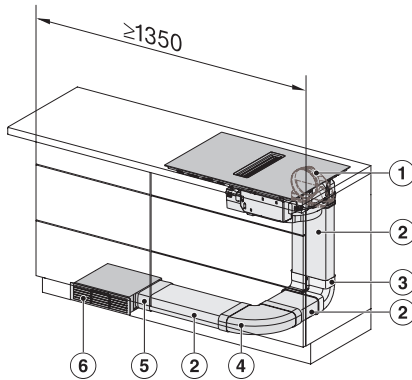

KMDA7272FL/FR, KMDA7473FL/FR – Installation variant 2 Basis – drawing

KMDA7272FL/FR, KMDA7473FL/FR – Installation variant 5 Circulating air – drawing