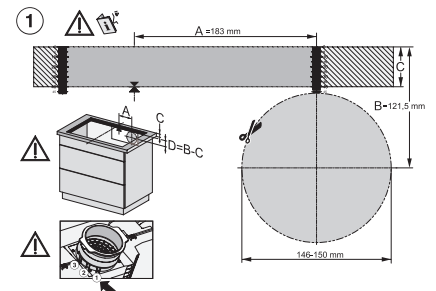

KMDA7272FL/FR, KMDA7473FL/FR – Installation variant 13 Circulating air – drawing

KMDA7272FL/FR, KMDA7473FL/FR – Installation variant 14 Circulating air – drawing

KMDA7272FL, KMDA7473FL – flush installation, drilling template, Installation depth 20 cm, Installation drawing