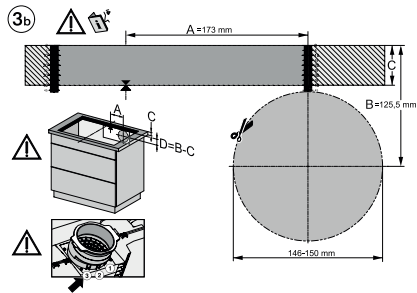

KMDA7272FL, KMDA7473FL – flush installation, drilling template, Installation depth 21 cm, Installation drawing