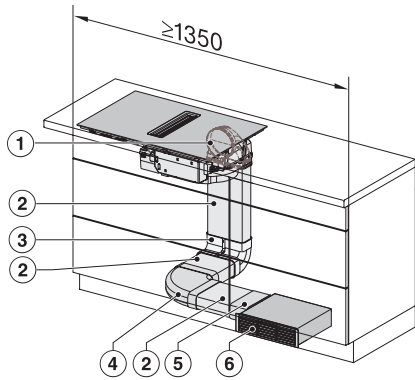

Silence-moottori, huonetilaan palauttava, 4 keittoaluetta

KMDA7272FL/FR, KMDA7473FL/FR – Installation variant 1 Basis -drawing

KMDA7272FL/FR, KMDA7473FL/FR – Installation variant 2 Basis – drawing

KMDA7272FL/FR, KMDA7473FL/FR -Installation variant 3 Basis – drawing