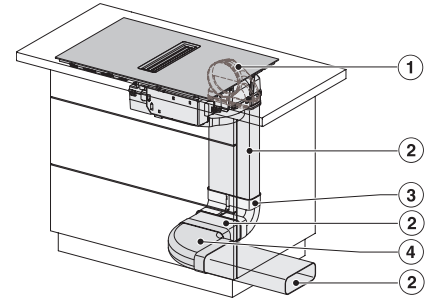

KMDA7272FL/FR, KMDA7473FL/FR, Plug&Play
 (Installation drawing)

KMDA7272FL, KMDA7473FL – Side view flush,
 Plug&Play – Installation drawing

KMDA7272FL, KMDA7473FL – Side view lying on top,
 Plug&Play – Installation drawing

KMDA7272FL, KMDA7473FL – Side view flush+X,
 Plug&Play – Installation drawing

KMDA7272FL, KMDA7473FL – Side view lying on top+X,
 Plug&Play – Installation drawing

KMDA 7272 FL-U Silence

Induktiokaittotasoa, jossa integroitu höyrypoisto

Silence-moottori, huonetilaan palauttava, 4 keittoaluetta

KMDA7272FL/FR, KMDA7473FL/FR – Installation variant 1 Basis -drawing

KMDA7272FL/FR, KMDA7473FL/FR – Installation variant 2 Basis – drawing

KMDA7272FL/FR, KMDA7473FL/FR -Installation variant 3 Basis – drawing