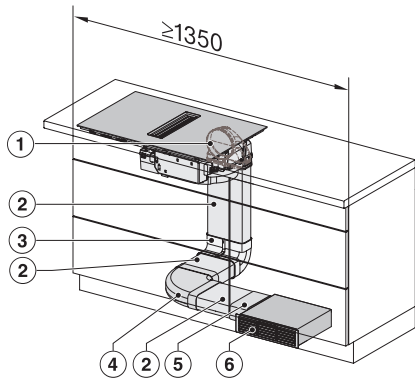

KMDA7272FR, KMDA7473FR – Side view lying on top,
Plug&Play – Installation drawing

KMDA7272FR, KMDA7473FR – Side view lying on top+X,
Plug&Play – Installation drawing

KMDA7272FL/FR, KMDA7473FL/FR – Installation variant
1 Basis -drawing

KMDA7272FL/FR, KMDA7473FL/FR – Installation variant
2 Basis - drawing

KMDA7272FL/FR, KMDA7473FL/FR -Installation variant
3 Basis – drawing

KMDA 7272 FR-U Silence
 Induktiokaittotasoa, jossa integroitu höyrypoisto
 Silence-moottori, huonetilaan palauttava, 4 keittoaluetta