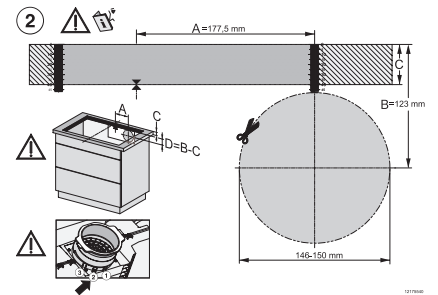

KMDA7272FL/FR, KMDA7473FL/FR – Installation variant 6 Circulating air – drawing