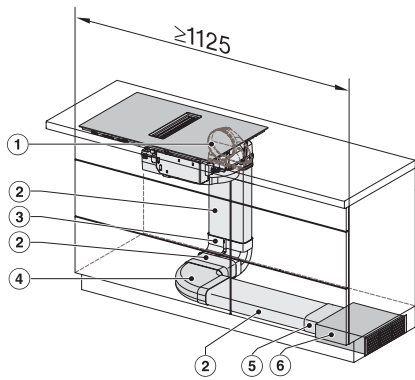

KMDA7272FL/FR, KMDA7473FL/FR – Installation variant 13 Circulating air – drawing