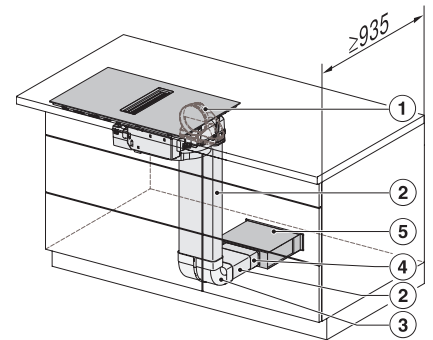

KMDA 7272 FR-U Silence
Induktiokaittotasoa, jossa integroitu höyrypoisto
Silence-moottori, huonetilaan palauttava, 4 keittoaluetta

KMDA7272FL/FR, KMDA7473FL/FR – surface installation, 21 cm, drilling template, Installation drawing