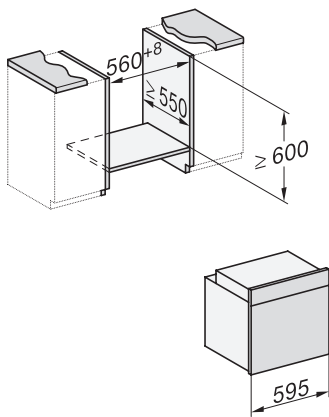

H 2761 BP

Uuni

tyylikäs teräspinta, pyrolyysitoiminto ja FlexiClip-teleskooppikiskot.

installation H7000 XL, installation drawing

side view H7000 XL, installation drawings

built-in H7000 XL, installation drawing

Installation H7000 XL underframe, installation drawings

DG2740, DG7140, DGM7340, H2760B/BP, H7140BM, H7x64B/BP, H7x60B/BP installation drawings

side view H7000 XL build-under, installation drawing