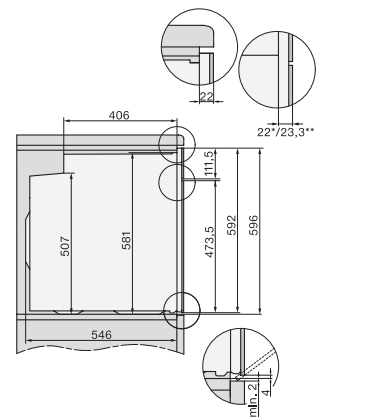

H 2761 BP

Uuni

tyylikäs teräspinta, pyrolyysitoiminto ja FlexiClip-teleskooppikiskot.

installation H7000 XL, installation drawing

side view H7000 XL, installation drawings

built-in H7000 XL, installation drawing

Installation H7000 XL underframe, installation drawings

DG2740, DG7140, DGM7340, H2760B/BP, H7140BM, H7x64B/BP, H7x60B/BP installation drawings

side view H7000 XL build-under, installation drawing